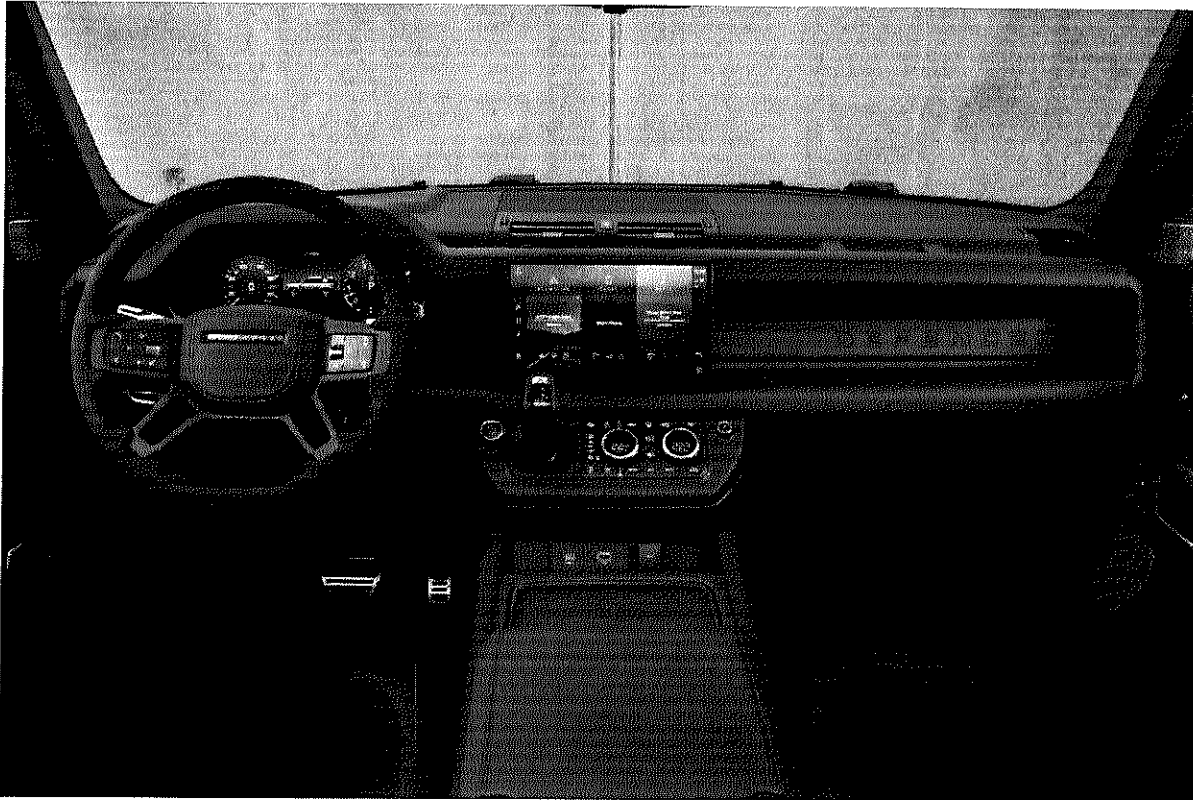

Vehicle shown with new optional 11.4in Touchscreen

AJ133 V8 engine with 518hp and 461 lb-ft of torque provides outstanding performance:

- 0-60mph in 4.9 seconds for Defender 90
- 0-60mph in 5.1 seconds for Defender 110
- Technical Enhancements:
  - Unique suspension, including bespoke spring and damper rates
  - New Electronic Active Rear Differential, including yaw controller
  - Unique transmission tuning
  - New Dynamic program in Terrain Response 2
  - Revised roll bars
- Unique interior and exterior features include:
  - Upgraded Ebony Windsor Leather with Miko Suedecloth and Robustec accents, including unique V8 seat tab in Ebony
  - Suedecloth Steering Wheel rim
  - Unique Cross Car beam in Satin Black
  - Larger 14.9" front brakes with Xenon Blue calipers
  - Quad exhaust pipes
  - Unique 22" style 5098 wheel in Satin Dark Grey
- Defender V8 will be available exclusively in Santorini Black, Yulong White and Carpathian Grey

Changes in standard equipment, options or prices can occur. Land Rover reserves the right to change product specifications at any time without incurring any obligations.