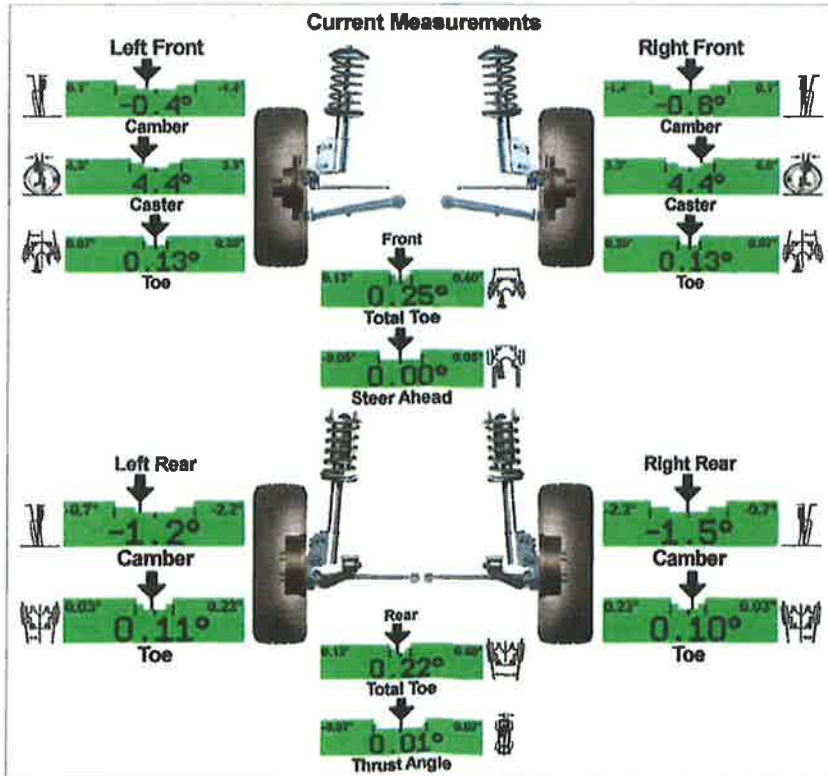

# LAND ROVER-JAGUAR

Work Order:  
Year:  
Date

R000672  
20  
1/12/23 9:48 AM

## Land Rover : Defender : 2020 : Air Spring Suspension (except PHEV) ExpressAlign Total Alignment

• One or more values are not within specification. Tire wear, handling and safety problems may result.