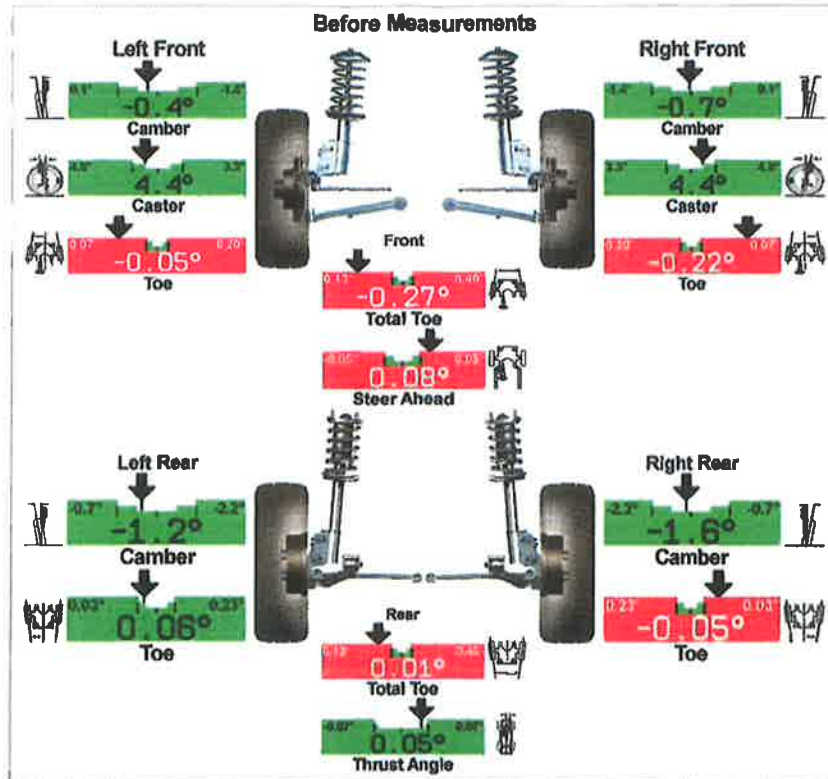

# LAND ROVER-JAGUAR

Work Order:  
Year:  
Date

R000672  
20  
1/12/23 9:48 AM

## Land Rover : Defender : 2020 : Air Spring Suspension (except PHEV) ExpressAlign Total Alignment

• One or more values are not within specification. Tire wear, handling and safety problems may result.