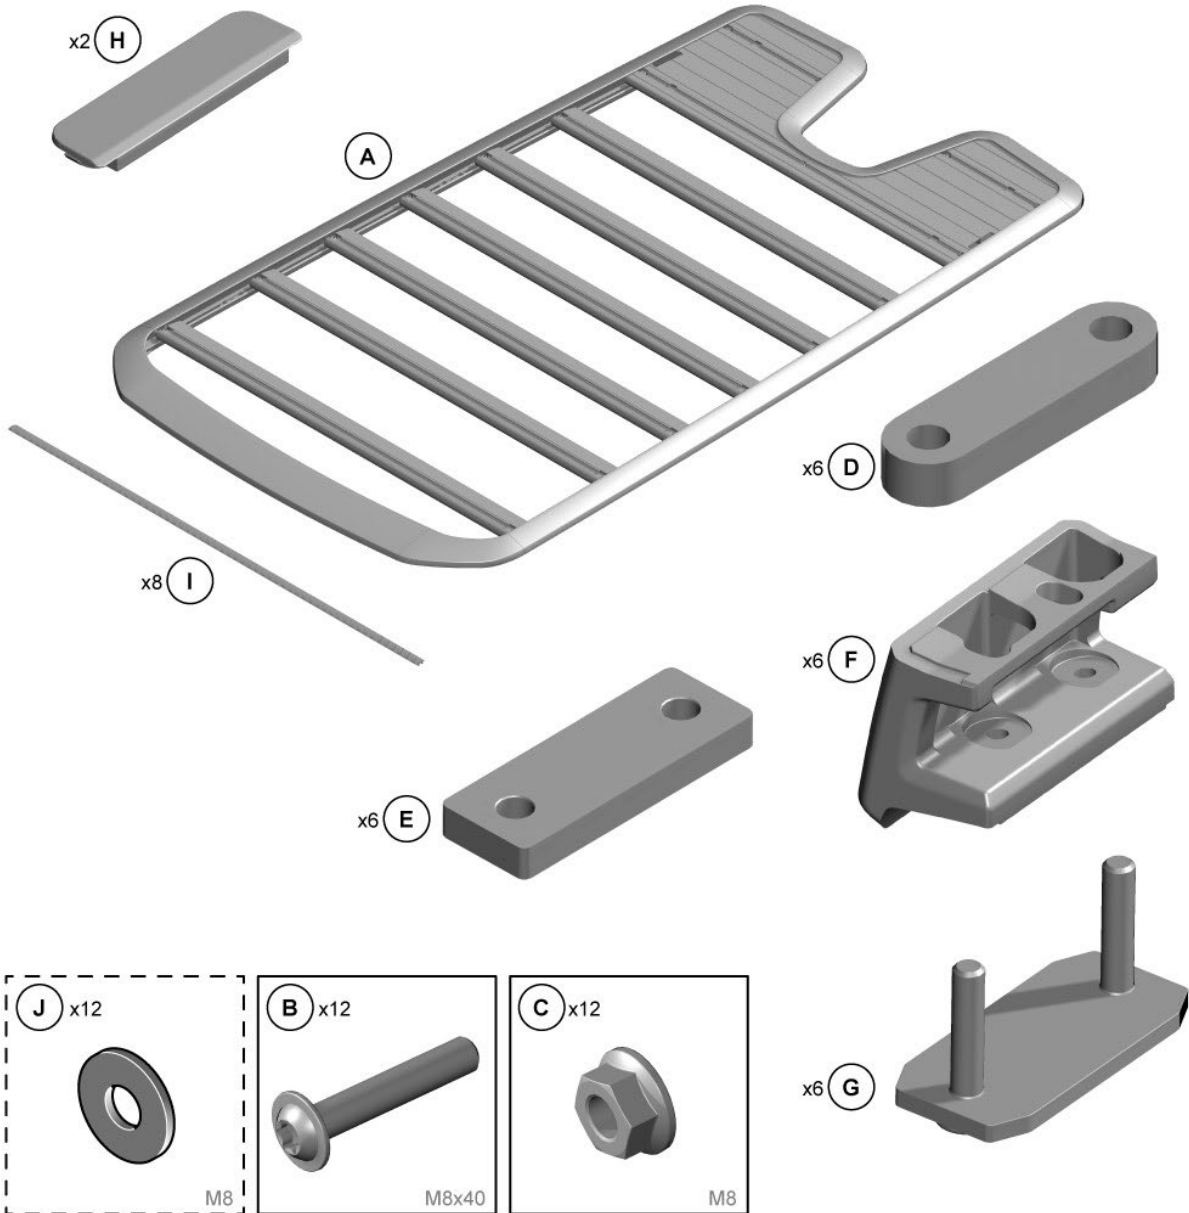

Land Rover Defender L663 Expedition Roof Rack

Bill Of Materials	Quantity
(A) Expedition Roof Rack	x1
(B) Fixing - M8x40	x12
(C) Fixing - M8	x12
(D) Spacer	x6
(E) Spacer Plate	x6
(F) Rack Supports	x6
(G) Clamp Plates	x6
(H) Roof Rack Caps	x2
(I) Roof Rack Finishers	x8
(J) Washer - M8	x12