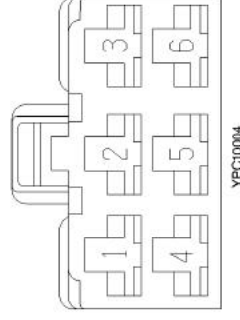

C550
GROUND HEADER
6 Way
Female
NATURAL
Top of fire wall - center

Cav	Color	Cct
1	B	ALL
2	B	ALL
3	B	ALL
4	B	ALL
5	B	ALL
6	B	ALL