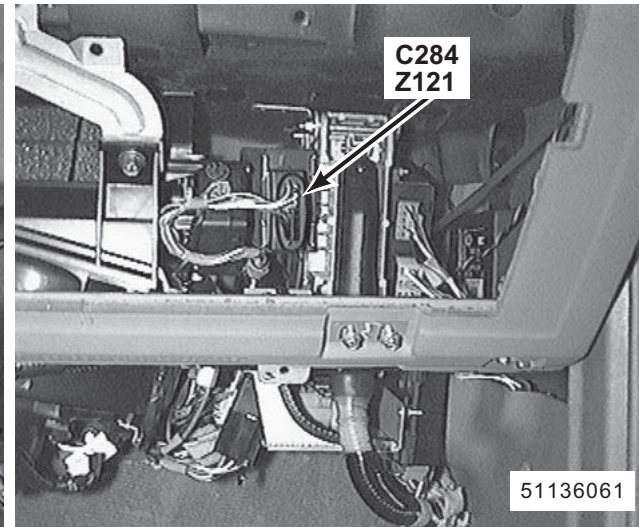

185. behind RH side of fascia  
 K121 Heated Front Screen Relay  
 P114 Heated Front Screen Fuse Block  
 C294 (4-W)

186. behind RH side of fascia  
 Z121 Cruise Control ECU  
 C284 (15-B)