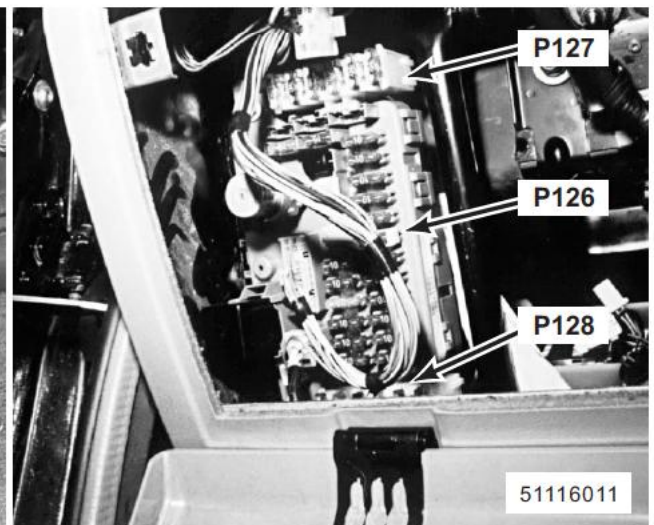

85. behind LH footwell trim panel  
 K183 Rear Wiper Relay  
 K174 Accessory Relay  
 K189 Horn Relay  
 C281 (5-G)  
 C282 (5-Y)  
 C283 (5-Y)

86. behind LH footwell trim panel  
 K160 Sounder Relay  
 K159 Theft Alarm Relay  
 C279 (5-N)  
 C280 (5-W)

87. behind LH footwell trim panel  
 X104 A.B.S. Diagnostic Connector  
 C313 (5-U)  
 HJ11 (20-S)

88. behind LH side of fascia left of steering column  
 P126 Fascia Fuse Box  
 P127 Satellite Fuse Box 1  
 P128 Satellite Fuse Box 2