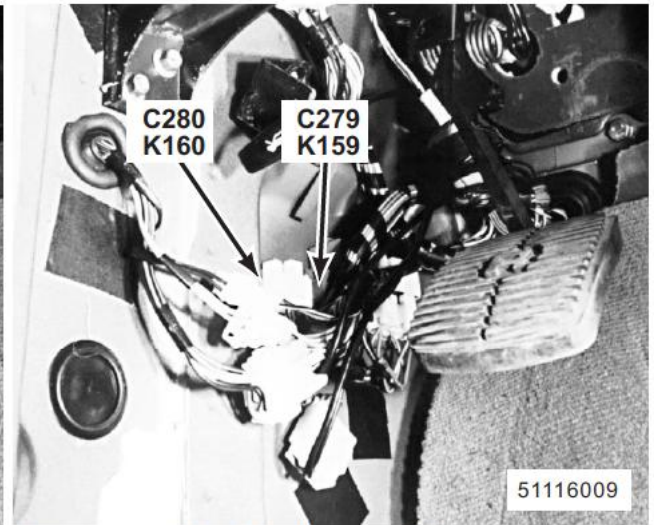

85. behind LH footwell trim panel  
 K183 Rear Wiper Relay  
 K174 Accessory Relay  
 K189 Horn Relay  
 C281 (5-G)  
 C282 (5-Y)  
 C283 (5-Y)

86. behind LH footwell trim panel  
 K160 Sounder Relay  
 K159 Theft Alarm Relay  
 C279 (5-N)  
 C280 (5-W)

87. behind LH footwell trim panel  
 X104 A.B.S. Diagnostic Connector  
 C313 (5-U)  
 HJ11 (20-S)

88. behind LH side of fascia left of steering column  
 P126 Fascia Fuse Box  
 P127 Satellite Fuse Box 1  
 P128 Satellite Fuse Box 2