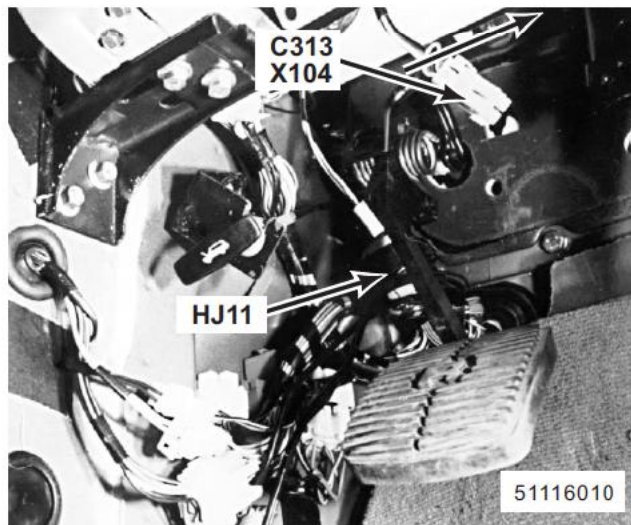

85. behind LH footwell trim panel  
 K183 Rear Wiper Relay  
 K174 Accessory Relay  
 K189 Horn Relay  
 C281 (5-G)  
 C282 (5-Y)  
 C283 (5-Y)

86. behind LH footwell trim panel  
 K160 Sounder Relay  
 K159 Theft Alarm Relay  
 C279 (5-N)  
 C280 (5-W)

87. behind LH footwell trim panel  
 X104 A.B.S. Diagnostic Connector  
 C313 (5-U)  
 HJ11 (20-S)

88. behind LH side of fascia left of steering column  
 P126 Fascia Fuse Box  
 P127 Satellite Fuse Box 1  
 P128 Satellite Fuse Box 2