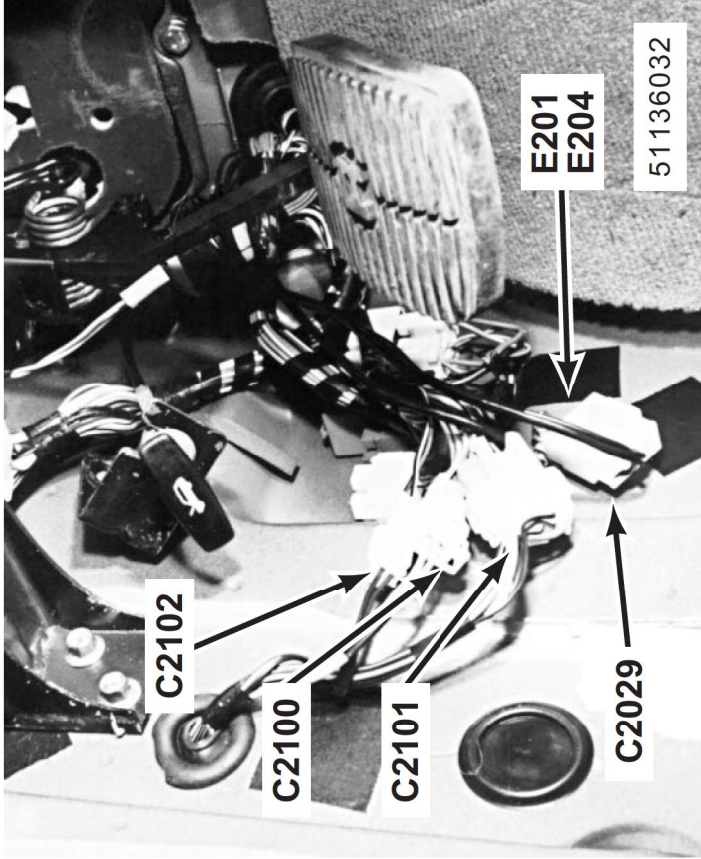

119. top RH side of transfer box  
 K161 Transfer Box Solenoid  
 X175 Transfer Box Position Switch  
 C368 (3-B)  
 C369 (2-B)

120. behind LH footwell trim panel  
 C2029 (6-W)  
 C2100 (2-W)  
 C2101 (13-W)  
 C2102 (2-W)  
 E201  
 E204