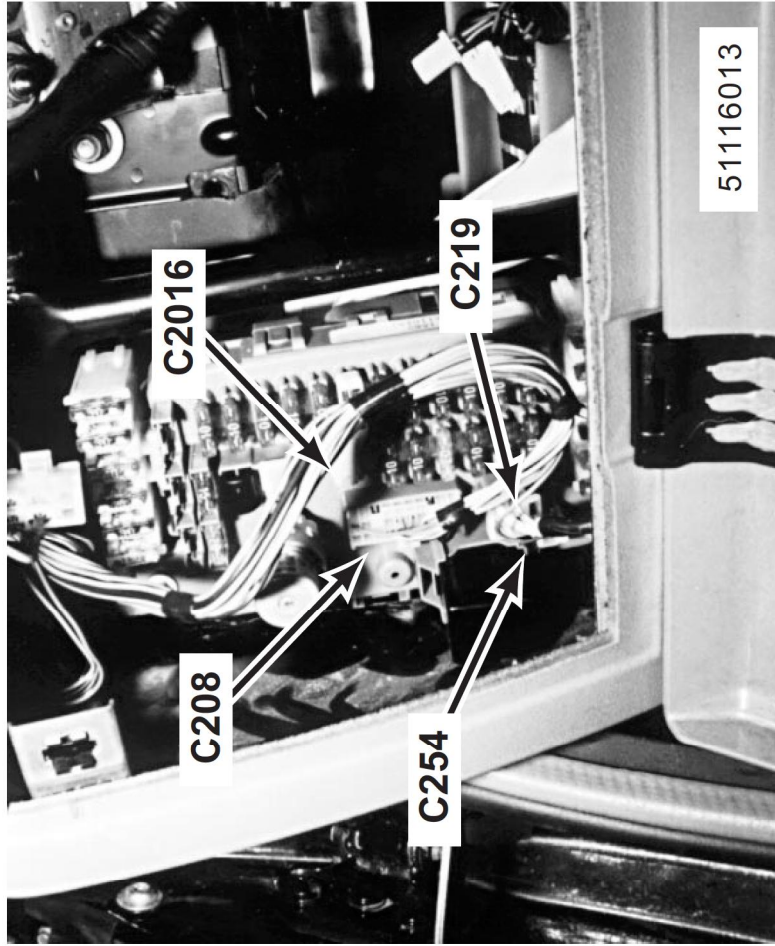

COMPONENT LOCATION VIEWS

125. behind LH side of fascia left of steering column

K122 Heated Rear Screen Relay
Z128 Flasher Unit
C259 (6 – W)

126. behind LH side of fascia left of steering column

C208 (18 – W)
C219 (4 – W)
C254 (1 – W)
C2016 (1 – W)