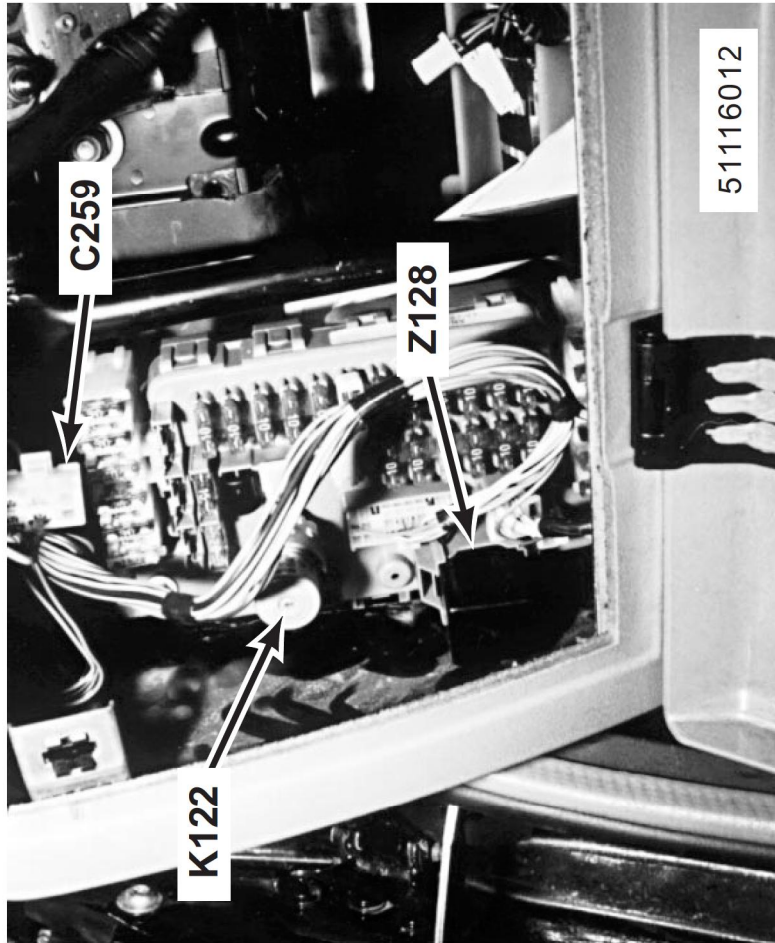

COMPONENT LOCATION VIEWS

125. behind LH side of fascia left of steering column

K122 Heated Rear Screen Relay
Z128 Flasher Unit
C259 (6 – W)

126. behind LH side of fascia left of steering column

C208 (18 – W)
C219 (4 – W)
C254 (1 – W)
C2016 (1 – W)