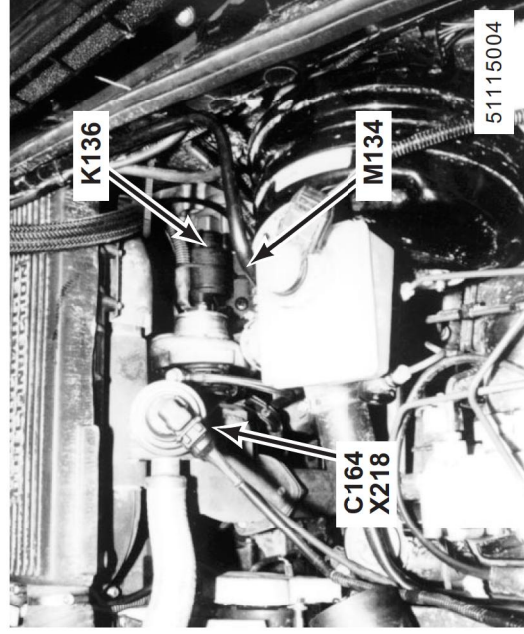

5. LH rear of engine (SFI-V8)
Z261 Ignition Coils
C112 (4-B)
C1002 (6-B)

51136002

6. LH rear of engine (SFI-V8)
K141 Fuel Injectors
C140 (2-B)

51136003

7. LH rear of engine (MFI-V8)
E103

51113010

8. lower LH side of engine (300Tdi without EDC)
K136 Starter Solenoid
M134 Starter
X218 EGR Valve Position Sensor
C164 (3-B)