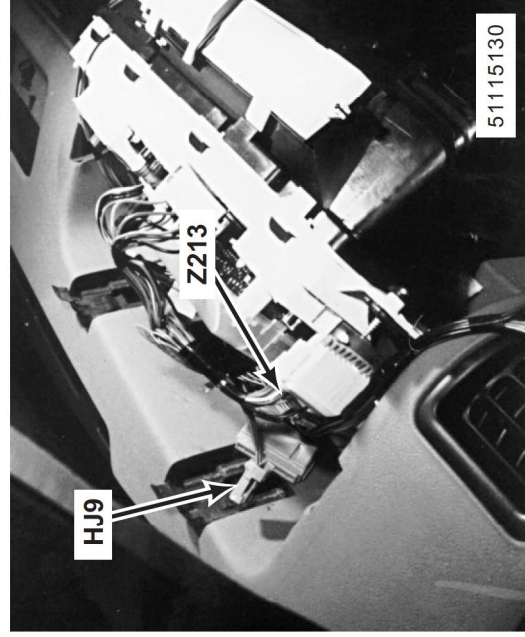

105. top of steering column  
 B104 Column Switch Illumination  
 C2013 (4-B)

51115127

106. top of steering column  
 X124 Front Wipe/Wash Switch  
 C2011 (6-W)  
 C2015 (8-W)

51115128

107. behind instrument cluster  
 Z142 Instrument Cluster,  
 C207 (10-B)  
 C222 (10-W)  
 C223 (5-U)  
 C255 (1-B)

51115129

108. behind instrument cluster  
 Z213 Direction Indicator Diode 2  
 HJ9 (20-S)

51115130