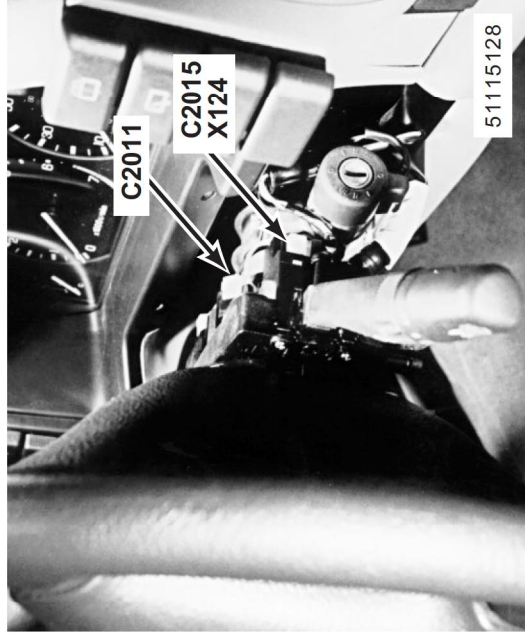

105. top of steering column  
 B104 Column Switch Illumination  
 C2013 (4-B)

51115127

106. top of steering column  
 X124 Front Wipe/Wash Switch  
 C2011 (6-W)  
 C2015 (8-W)

51115128

107. behind instrument cluster  
 Z142 Instrument Cluster,  
 C207 (10-B)  
 C222 (10-W)  
 C223 (5-U)  
 C255 (1-B)