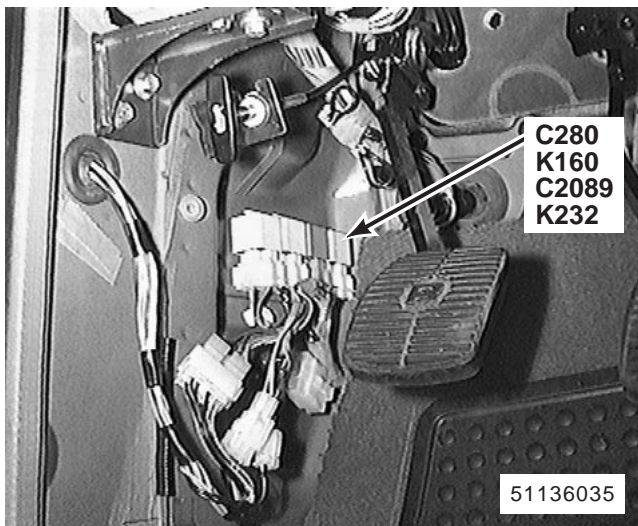

121. behind LH footwell trim panel
 K174 Accessory Relay
 K189 Horn Relay
 C282 (5-Y)
 C283 (5-Y)

122. behind LH footwell trim panel
 K183 Rear Wiper Relay
 C281 (5-G)
 HJ11 (20-S)

123. behind LH footwell trim panel
 K160 Sounder Relay (Except NAS)
 K232 Fog Lamps Relay (NAS)
 C280 (5-W) (Except NAS)
 C2089 (5-W) (NAS)

124. behind LH side of fascia left of steering column
 P126 Fascia Fuse Box
 P127 Satellite Fuse Box 1
 P128 Satellite Fuse Box 2