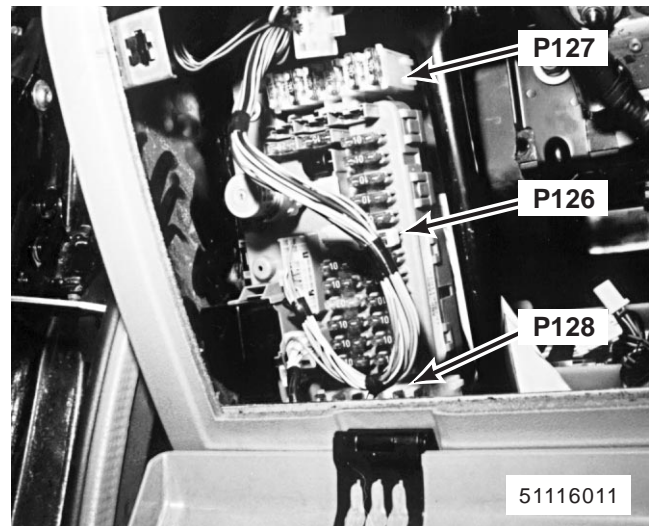

121. behind LH footwell trim panel
 K174 Accessory Relay
 K189 Horn Relay
 C282 (5-Y)
 C283 (5-Y)

122. behind LH footwell trim panel
 K183 Rear Wiper Relay
 C281 (5-G)
 HJ11 (20-S)

123. behind LH footwell trim panel
 K160 Sounder Relay (Except NAS)
 K232 Fog Lamps Relay (NAS)
 C280 (5-W) (Except NAS)
 C2089 (5-W) (NAS)

124. behind LH side of fascia left of steering column
 P126 Fascia Fuse Box
 P127 Satellite Fuse Box 1
 P128 Satellite Fuse Box 2