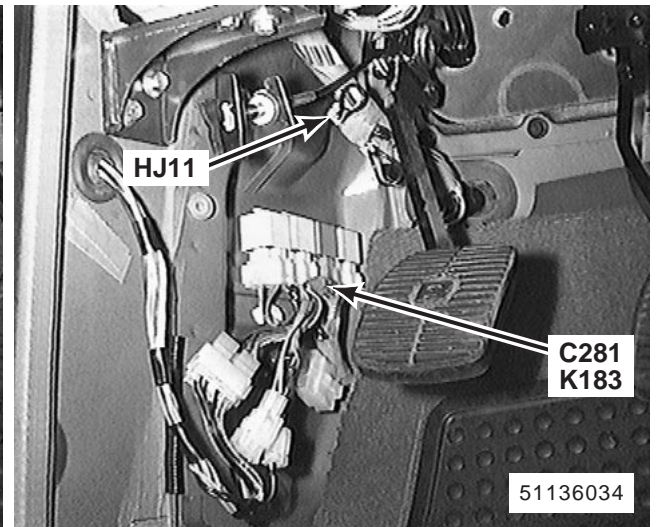

121. behind LH footwell trim panel
 K174 Accessory Relay
 K189 Horn Relay
 C282 (5-Y)
 C283 (5-Y)

122. behind LH footwell trim panel
 K183 Rear Wiper Relay
 C281 (5-G)
 HJ11 (20-S)

123. behind LH footwell trim panel
 K160 Sounder Relay (Except NAS)
 K232 Fog Lamps Relay (NAS)
 C280 (5-W) (Except NAS)
 C2089 (5-W) (NAS)

124. behind LH side of fascia left of steering column
 P126 Fascia Fuse Box
 P127 Satellite Fuse Box 1
 P128 Satellite Fuse Box 2