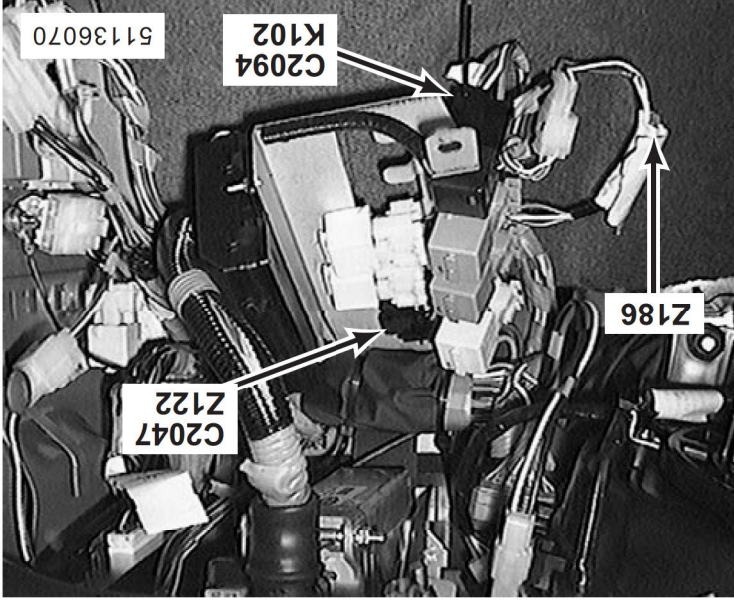

199. behind RH side of fascia (NAS)  
 K101 A.B.S. Load Relay  
 K103 A.B.S. Warning Relay  
 C2092 (5-G)  
 C2093 (5-Y)

200. behind RH side of fascia (NAS)  
 K102 A.B.S. Pump Relay  
 Z122 Daytime Running Lamps Control Unit  
 Z186 Cruise Control Diode  
 C2047 (5-B)  
 C2094 (4-B)

197. behind RH side of fascia (Except NAS)  
 K110 Cruise Control Lockout Relay (Automatic Transmission)  
 Z164 Speed Trip Module (Manual Transmission)  
 C218 (8-W)  
 C2021 (5-G) (Automatic Transmission)  
 C2021 (5-B) (Manual Transmission)