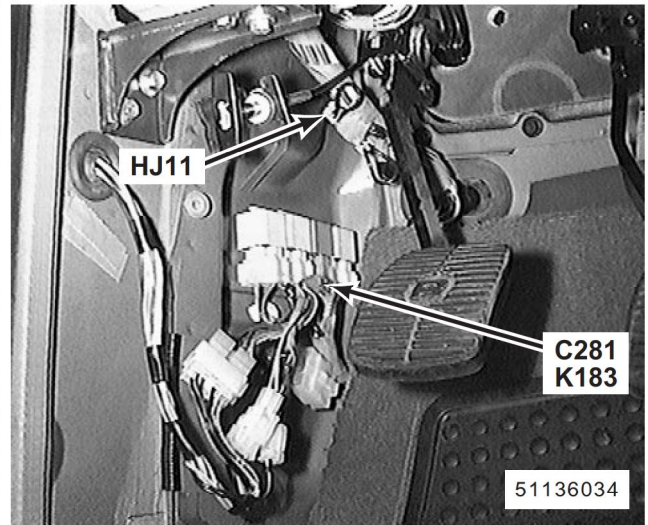

121. behind LH footwell trim panel
 K174 Accessory Relay
 K189 Horn Relay
 C282 (5-Y)
 C283 (5-Y)

122. behind LH footwell trim panel
 K183 Rear Wiper Relay
 C281 (5-G)
 HJ11 (20-S)

123. behind LH footwell trim panel
 K160 Sounder Relay (Except NAS)
 K232 Fog Lamps Relay (NAS)
 C280 (5-W) (Except NAS)
 C2089 (5-W) (NAS)

124. behind LH side of fascia left of steering column
 P126 Fascia Fuse Box
 P127 Satellite Fuse Box 1
 P128 Satellite Fuse Box 2