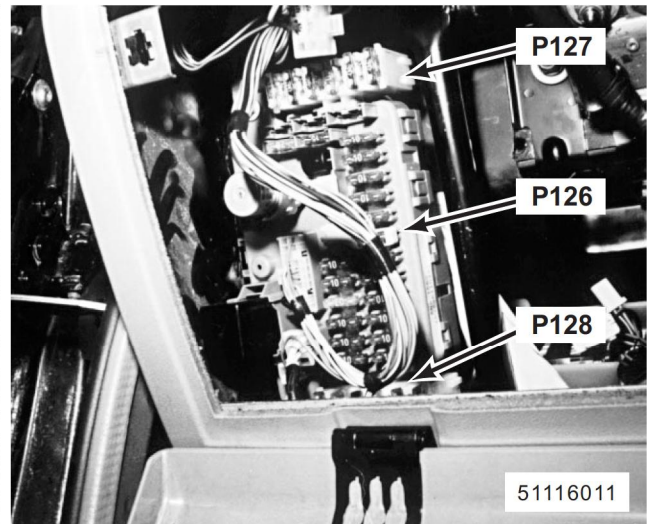

121. behind LH footwell trim panel
 K174 Accessory Relay
 K189 Horn Relay
 C282 (5-Y)
 C283 (5-Y)

122. behind LH footwell trim panel
 K183 Rear Wiper Relay
 C281 (5-G)
 HJ11 (20-S)

123. behind LH footwell trim panel
 K160 Sounder Relay (Except NAS)
 K232 Fog Lamps Relay (NAS)
 C280 (5-W) (Except NAS)
 C2089 (5-W) (NAS)

124. behind LH side of fascia left of steering column
 P126 Fascia Fuse Box
 P127 Satellite Fuse Box 1
 P128 Satellite Fuse Box 2