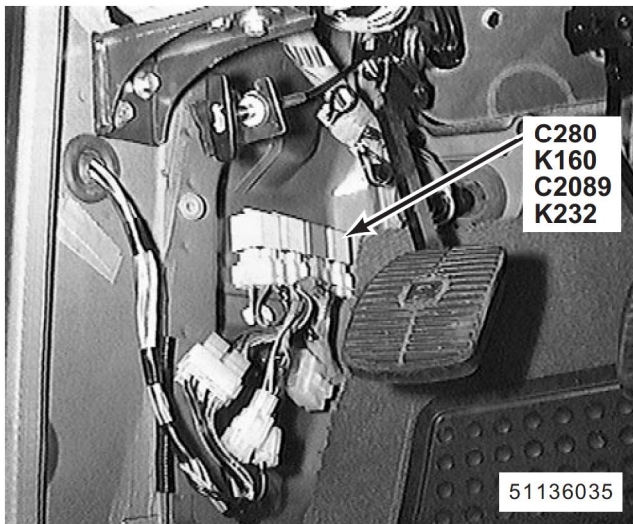

121. behind LH footwell trim panel
 K174 Accessory Relay
 K189 Horn Relay
 C282 (5-Y)
 C283 (5-Y)

122. behind LH footwell trim panel
 K183 Rear Wiper Relay
 C281 (5-G)
 HJ11 (20-S)

123. behind LH footwell trim panel
 K160 Sounder Relay (Except NAS)
 K232 Fog Lamps Relay (NAS)
 C280 (5-W) (Except NAS)
 C2089 (5-W) (NAS)

124. behind LH side of fascia left of steering column
 P126 Fascia Fuse Box
 P127 Satellite Fuse Box 1
 P128 Satellite Fuse Box 2