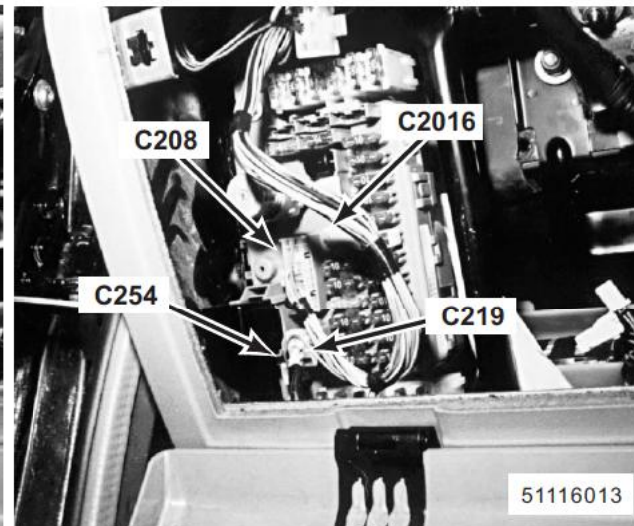

## COMPONENT LOCATION VIEWS

125. behind LH side of fascia left of steering column

K122 Heated Rear Screen Relay

Z128 Flasher Unit

C259 (6-W)

126. behind LH side of fascia left of steering column

C208 (18-W)