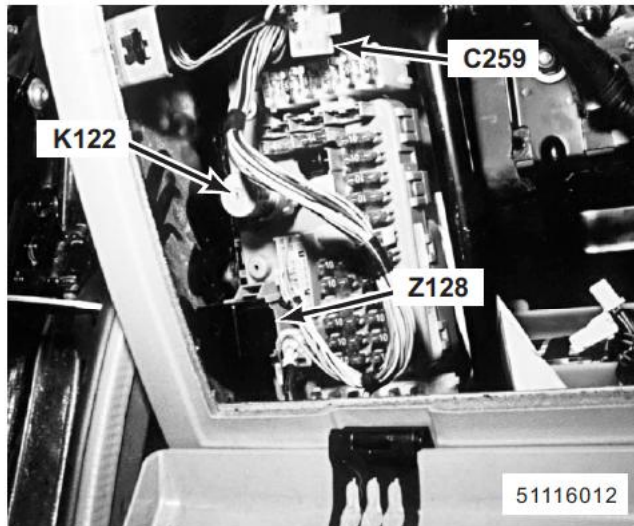

## COMPONENT LOCATION VIEWS

125. behind LH side of fascia left of steering column

K122 Heated Rear Screen Relay

Z128 Flasher Unit

C259 (6-W)

126. behind LH side of fascia left of steering column

C208 (18-W)