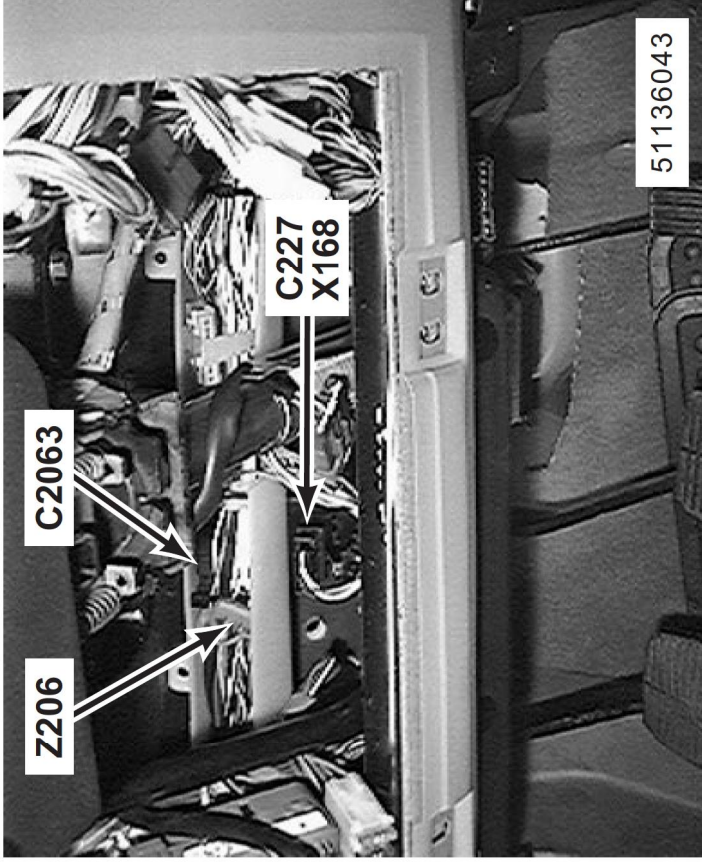

149. behind LH side of fascia right of steering column

X112 Brake Switch Vent Valve

C220 (3-N)

C2005 (2-W)

HJ1 (20-S)

150. behind LH side of fascia right of steering column

X168 Stop Lamp Switch

Z206 Stop Lamp Switch Suppressor