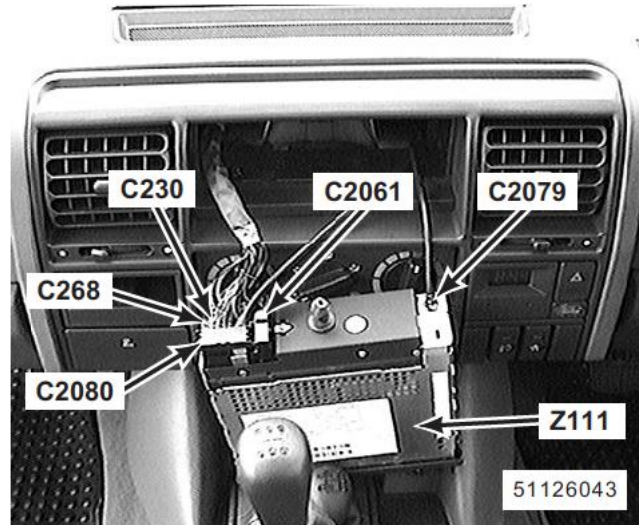

157. centre of fascia (Low Line Radio) (Mid Line Radio)  
 Z111 Radio  
 C230 (8-S)  
 C260 (10-R)  
 C268 (8-N)  
 C2060 (5-W)  
 C2079 (2-B)

158. centre of fascia (High Line Radio)  
 Z111 Radio  
 C230 (8-S)  
 C268 (8-N)  
 C2061 (7-B)  
 C2079 (2-B)  
 C2080 DIN CABLE

159. behind centre of fascia  
 Z271 Engine Immobilisation Control Unit (Spider)  
 C2095 (9-B)

160. behind heater and A/C control panel  
 X247 Front Fan Speed Switch  
 X225 Front A/C Switch  
 C2022 (5-W)  
 C2023 (4-W)  
 C2025 (5-W)