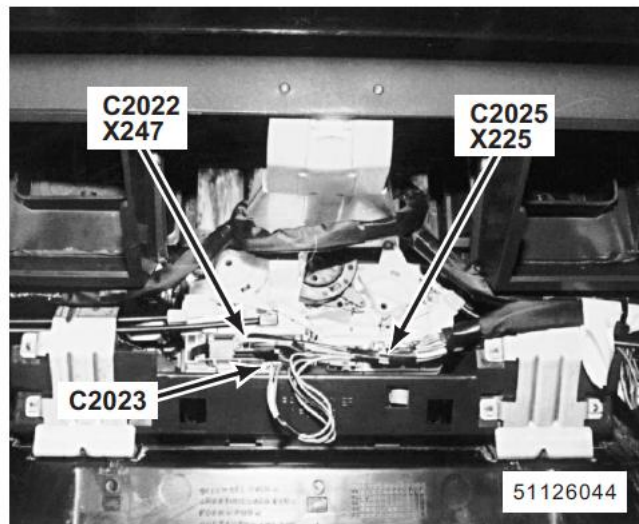

157. centre of fascia (Low Line Radio) (Mid Line Radio)  
 Z111 Radio  
 C230 (8-S)  
 C260 (10-R)  
 C268 (8-N)  
 C2060 (5-W)  
 C2079 (2-B)

158. centre of fascia (High Line Radio)  
 Z111 Radio  
 C230 (8-S)  
 C268 (8-N)  
 C2061 (7-B)  
 C2079 (2-B)  
 C2080 DIN CABLE

159. behind centre of fascia  
 Z271 Engine Immobilisation Control Unit (Spider)  
 C2095 (9-B)

160. behind heater and A/C control panel  
 X247 Front Fan Speed Switch  
 X225 Front A/C Switch  
 C2022 (5-W)  
 C2023 (4-W)  
 C2025 (5-W)