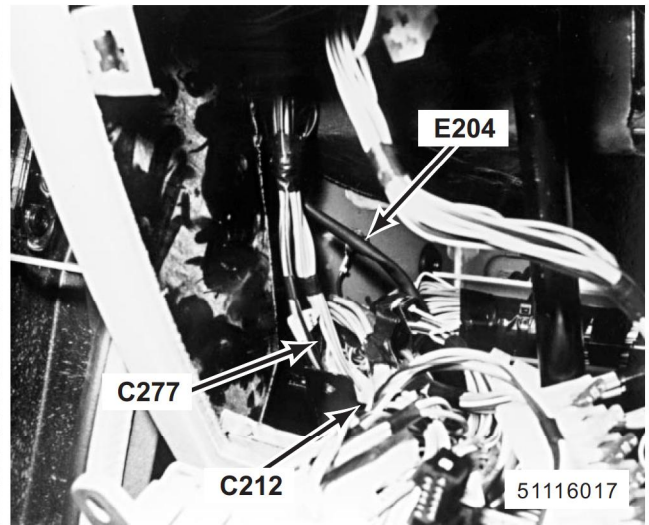

93. behind LH side of fascia left of steering column
 X241 Saudi Junction Connector
 C2062 (1-B)

94. behind LH side of fascia left of steering column
 E204
 C277 (2-W)
 C212 (14-W)

95. behind LH side of fascia
 X168 Stop Lamp Switch
 Z206 Stop Lamp Switch Suppressor
 C220 (3-N)
 C227 (4-B)
 C2063 (2-B)

96. in steering wheel
 X258 Horn Switches
 X266 Steering Wheel Cruise Switches
 C2036 (7-B)