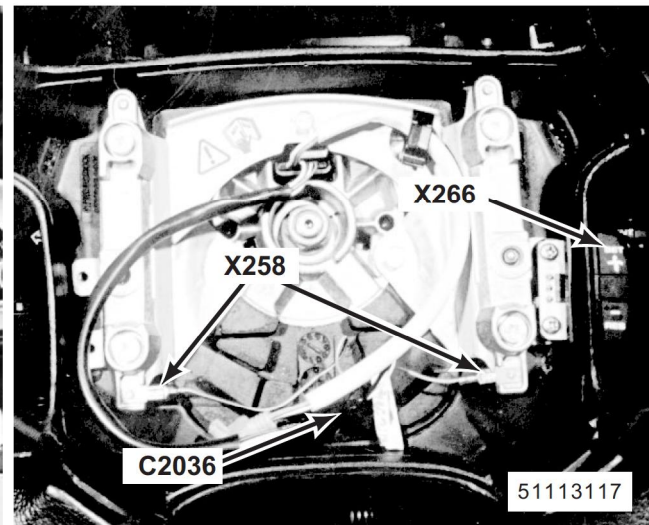

93. behind LH side of fascia left of steering column
 X241 Saudi Junction Connector
 C2062 (1-B)

94. behind LH side of fascia left of steering column
 E204
 C277 (2-W)
 C212 (14-W)

95. behind LH side of fascia
 X168 Stop Lamp Switch
 Z206 Stop Lamp Switch Suppressor
 C220 (3-N)
 C227 (4-B)
 C2063 (2-B)

96. in steering wheel
 X258 Horn Switches
 X266 Steering Wheel Cruise Switches
 C2036 (7-B)