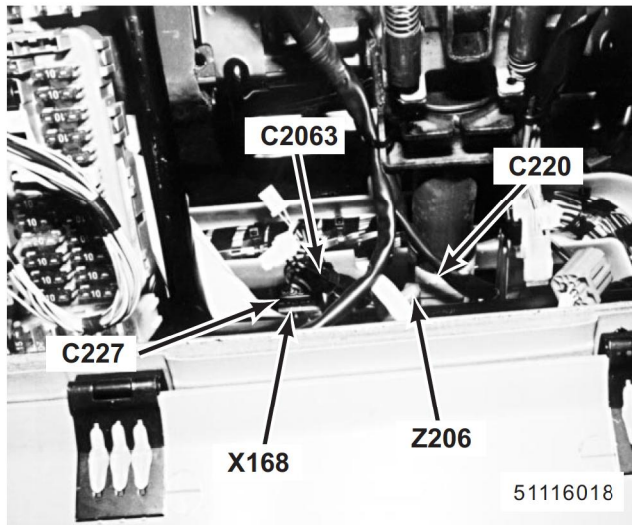

93. behind LH side of fascia left of steering column
 X241 Saudi Junction Connector
 C2062 (1-B)

94. behind LH side of fascia left of steering column
 E204
 C277 (2-W)
 C212 (14-W)

95. behind LH side of fascia
 X168 Stop Lamp Switch
 Z206 Stop Lamp Switch Suppressor
 C220 (3-N)
 C227 (4-B)
 C2063 (2-B)

96. in steering wheel
 X258 Horn Switches
 X266 Steering Wheel Cruise Switches
 C2036 (7-B)