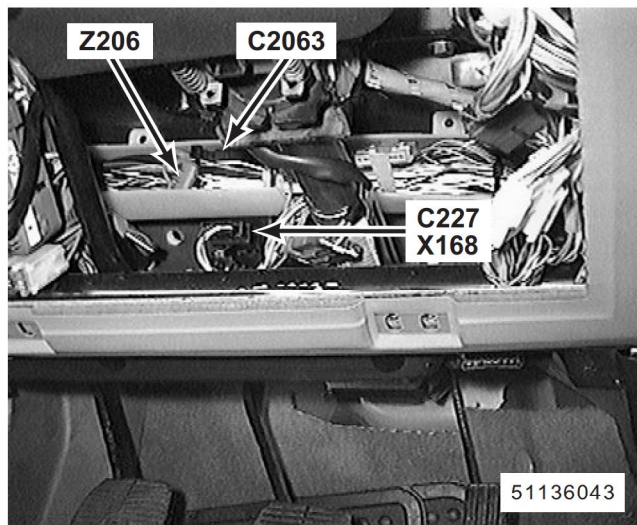

149. behind LH side of fascia right of steering column

- X112 Brake Switch Vent Valve
- Z277 Tailgate Diode
- C220 (3-N)
- C2005 (2-W)
- HJ1 (20-S)

150. behind LH side of fascia right of steering column

- X168 Stop Lamp Switch
- Z206 Stop Lamp Switch Suppressor
- C227 (4-B)
- C2063 (2-B)

151. behind LH side of fascia right of steering column

- X318 Data Link Connector (OBDII)
- C2083 (16-S)

152. behind LH side of fascia right of steering column