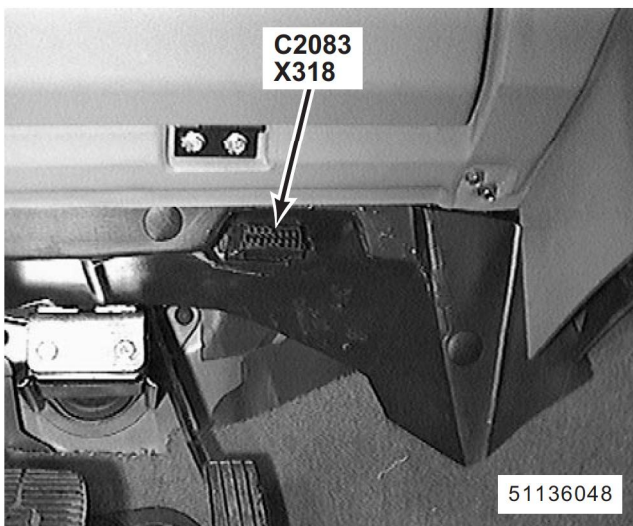

149. behind LH side of fascia right of steering column

- X112 Brake Switch Vent Valve
- Z277 Tailgate Diode
- C220 (3-N)
- C2005 (2-W)
- HJ1 (20-S)

150. behind LH side of fascia right of steering column

- X168 Stop Lamp Switch
- Z206 Stop Lamp Switch Suppressor
- C227 (4-B)
- C2063 (2-B)

151. behind LH side of fascia right of steering column

- X318 Data Link Connector (OBDII)
- C2083 (16-S)

152. behind LH side of fascia right of steering column