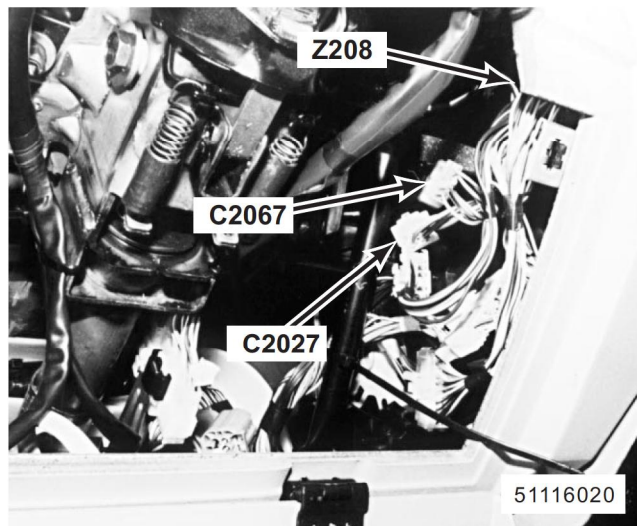

149. behind LH side of fascia right of steering column

- X112 Brake Switch Vent Valve
- Z277 Tailgate Diode
- C220 (3-N)
- C2005 (2-W)
- HJ1 (20-S)

150. behind LH side of fascia right of steering column

- X168 Stop Lamp Switch
- Z206 Stop Lamp Switch Suppressor
- C227 (4-B)
- C2063 (2-B)

151. behind LH side of fascia right of steering column

- X318 Data Link Connector (OBDII)
- C2083 (16-S)

152. behind LH side of fascia right of steering column

- Z208 Air Supply Selector Diode
- C2027 (5-W)
- C2067 (10-W)