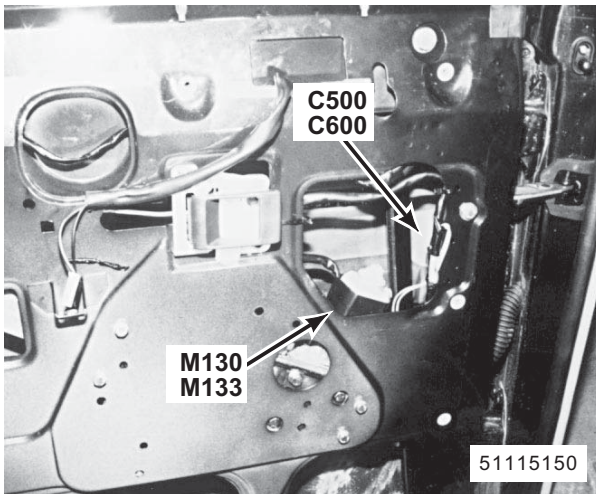

217. in rear of LH front door
 M114 Left Front Door Lock Actuator
 C507 (4-W) (Without Theft Alarm)
 C507 (6-W) (With Theft Alarm)

218. in rear of LH front door
 X201 Left Front Door Key Switch
 C504 (4-W)

219. in front of LH front door (RH similar)
 M130 Left Front Window Motor
 M133 Right Front Window Motor
 C500 (2-B) (Left)
 C600 (2-B) (Right)

220. in top rear of RH front door
 M122 Right Front Door Lock Actuator
 C607 (2-W) (Without Theft Alarm)
 C607 (6-W) (With Theft Alarm)