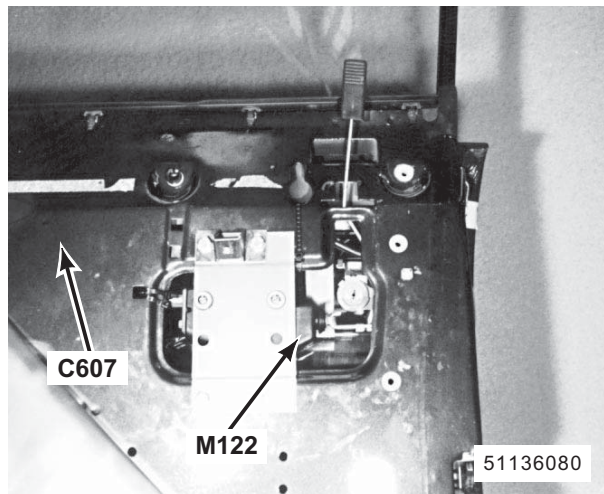

217. in rear of LH front door
 M114 Left Front Door Lock Actuator
 C507 (4-W) (Without Theft Alarm)
 C507 (6-W) (With Theft Alarm)

218. in rear of LH front door
 X201 Left Front Door Key Switch
 C504 (4-W)

219. in front of LH front door (RH similar)
 M130 Left Front Window Motor
 M133 Right Front Window Motor
 C500 (2-B) (Left)
 C600 (2-B) (Right)

220. in top rear of RH front door
 M122 Right Front Door Lock Actuator
 C607 (2-W) (Without Theft Alarm)
 C607 (6-W) (With Theft Alarm)