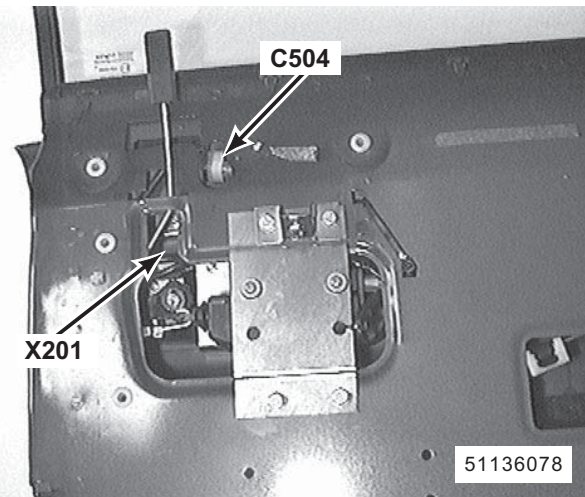

217. in rear of LH front door
 M114 Left Front Door Lock Actuator
 C507 (4-W) (Without Theft Alarm)
 C507 (6-W) (With Theft Alarm)

218. in rear of LH front door
 X201 Left Front Door Key Switch
 C504 (4-W)

219. in front of LH front door (RH similar)
 M130 Left Front Window Motor
 M133 Right Front Window Motor
 C500 (2-B) (Left)
 C600 (2-B) (Right)

220. in top rear of RH front door
 M122 Right Front Door Lock Actuator
 C607 (2-W) (Without Theft Alarm)
 C607 (6-W) (With Theft Alarm)