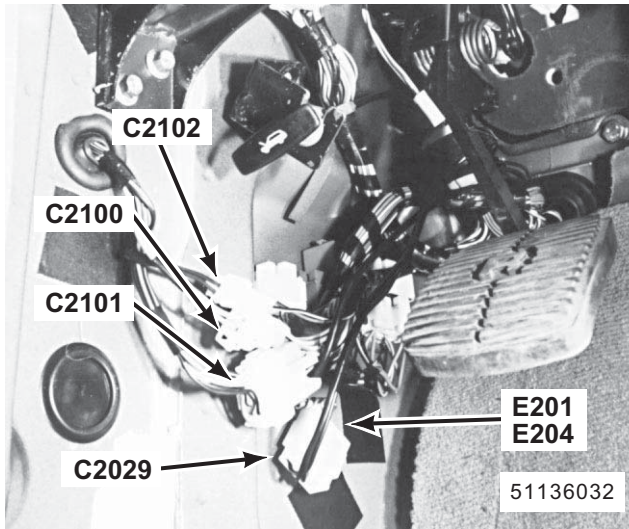

119. top RH side of transfer box
 K161 Transfer Box Solenoid
 X175 Transfer Box Position Switch
 C368 (3-B)
 C369 (2-B)

120. behind LH footwell trim panel
 C2029 (6-W)
 C2100 (2-W)
 C2101 (13-W)
 C2102 (2-W)
 E201
 E204