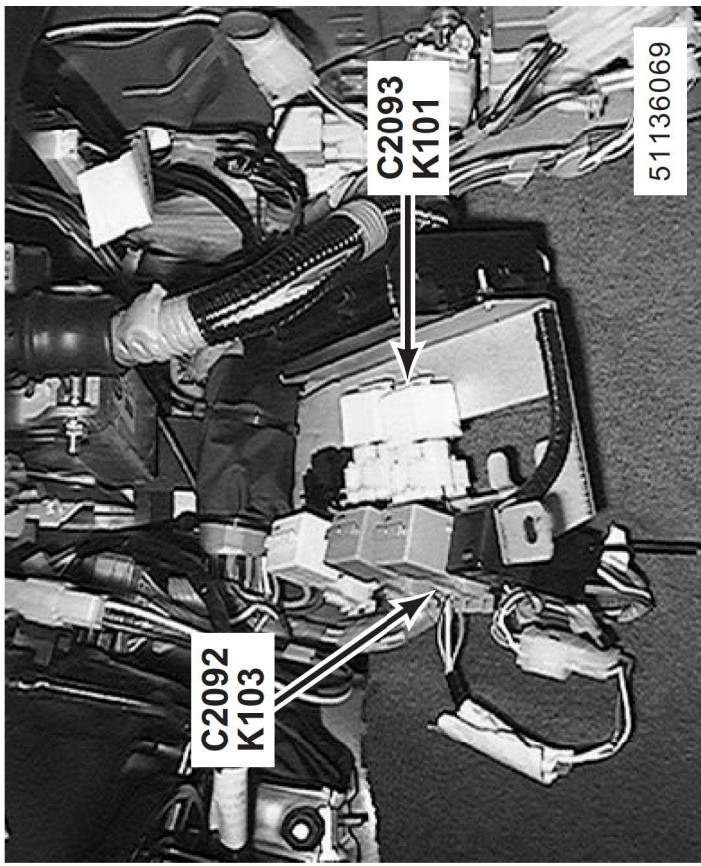

K110 Cruise Control Lockout Relay (Automatic Transmission)
K182 Power Wash Relay

C292 (5-Y)

C2074 (5-Y)

HJ4 (20-S)

200. behind RH side of fascia (NAS)

K102 A.B.S. Pump Relay

Z122 Daytime Running Lamps Control Unit

Z186 Cruise Control Diode

C2047 (5-B)

C2094 (4-B)

C2092 (5-G)

C2093 (5-Y)

199. behind RH side of fascia (NAS)

K101 A.B.S. Load Relay

K103 A.B.S. Warning Relay