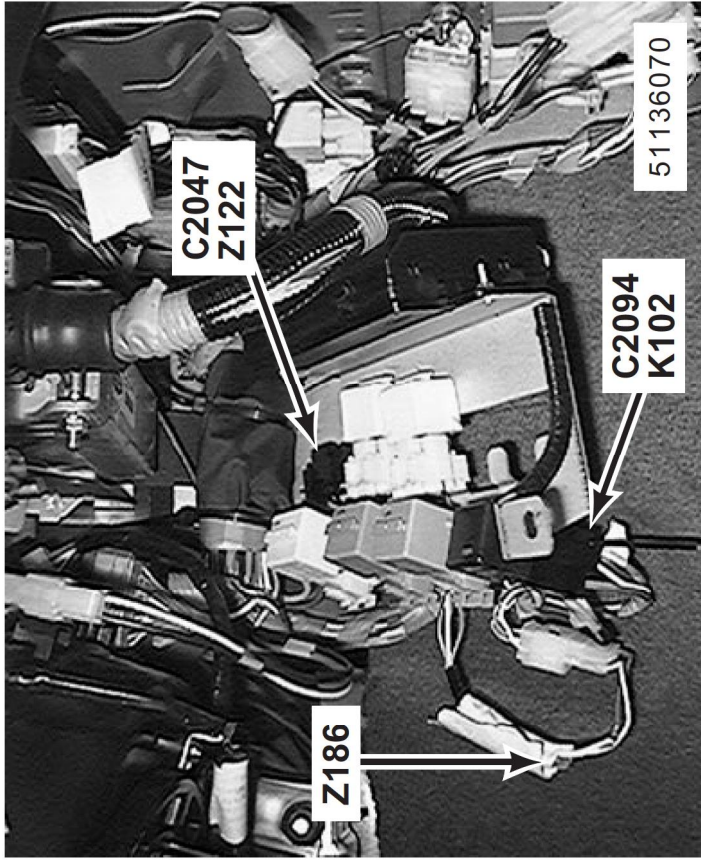

K110 Cruise Control Lockout Relay (Automatic Transmission)
K182 Power Wash Relay

C292 (5-Y)

C2074 (5-Y)

HJ4 (20-S)

200. behind RH side of fascia (NAS)

K102 A.B.S. Pump Relay

Z122 Daytime Running Lamps Control Unit

Z186 Cruise Control Diode

C2047 (5-B)

C2094 (4-B)

C2092 (5-G)

C2093 (5-Y)

199. behind RH side of fascia (NAS)

K101 A.B.S. Load Relay

K103 A.B.S. Warning Relay