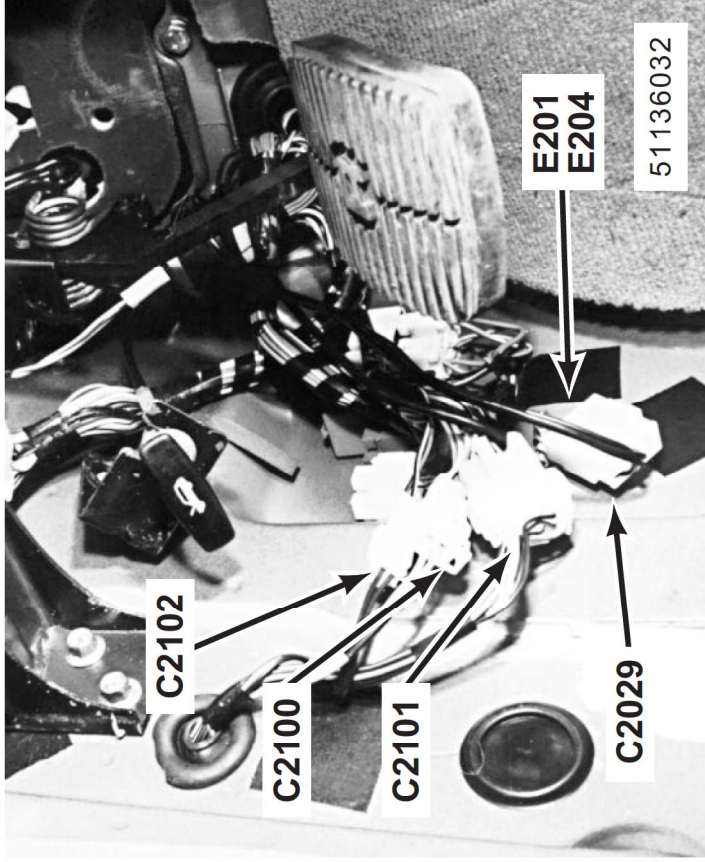

119. top RH side of transfer box
 K161 Transfer Box Solenoid
 X175 Transfer Box Position Switch
 C368 (3-B)
 C369 (2-B)

120. behind LH footwell trim panel
 C2029 (6-W)
 C2100 (2-W)
 C2101 (13-W)
 C2102 (2-W)
 E201
 E204