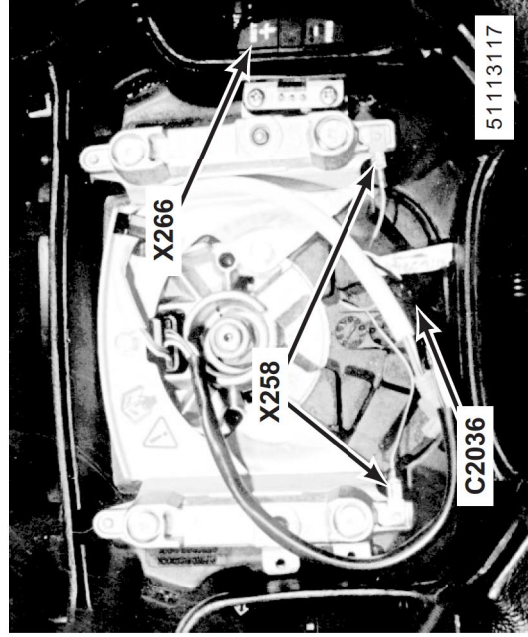

129. behind LH side of fascia left of steering column  
 C212 (14-W)  
 C277 (23-W)  
 C2082 (6-W)  
 E203

130. behind LH side of fascia left of steering column  
 X200 Clutch Pedal Position Switch  
 X241 Saudi Junction Connector  
 C2035 (2-W)  
 C2062 (1-B)

131. behind LH side of fascia left of steering column  
 C252 (6-R)  
 C2097 (4-W)

132. in steering wheel  
 X258 Horn Switches  
 X266 Steering Wheel Cruise Switches  
 C2036 (7-BW)