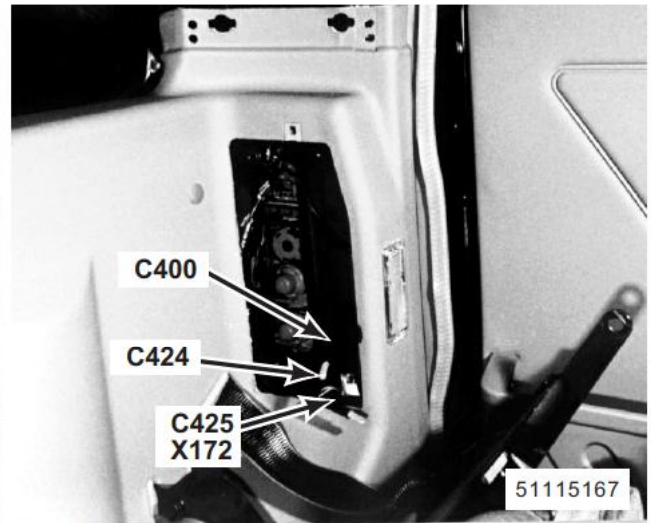

173. RH rear of luggage compartment behind trim panel
 B136 Right Rear Lamp Assembly
 C406 (6-W)

174. RH rear of luggage compartment behind trim panel
 X172 Trailer Auxiliary Socket
 C400 (7-B)
 C424 (1-B)
 C425 (1-B)

175. in RH side of tailgate door jamb
 C415 (8-W)
 C437 (6-W)
 C438 (2-W)

176. RH side of tailgate
 C454 (1-B)
 C455 (1-B)