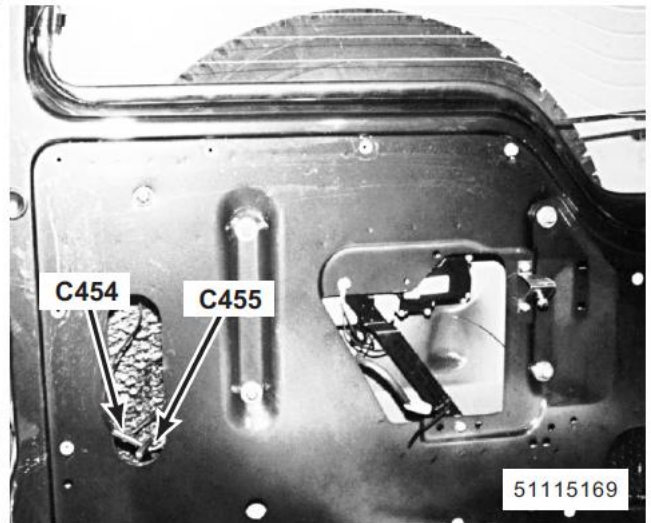

173. RH rear of luggage compartment behind trim panel
 B136 Right Rear Lamp Assembly
 C406 (6-W)

174. RH rear of luggage compartment behind trim panel
 X172 Trailer Auxiliary Socket
 C400 (7-B)
 C424 (1-B)
 C425 (1-B)

175. in RH side of tailgate door jamb
 C415 (8-W)
 C437 (6-W)
 C438 (2-W)

176. RH side of tailgate
 C454 (1-B)
 C455 (1-B)