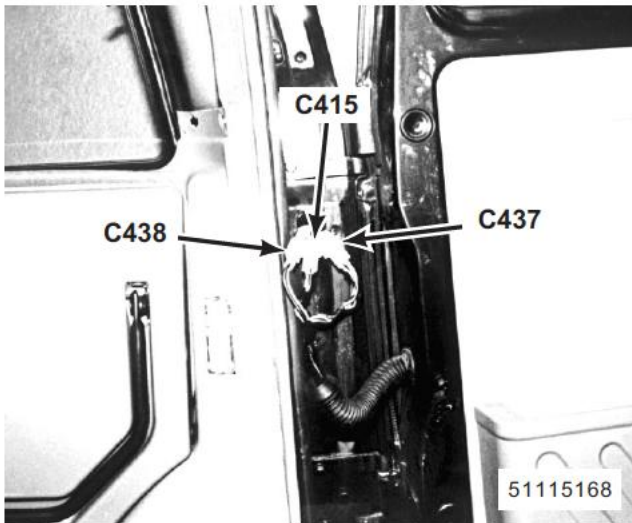

173. RH rear of luggage compartment behind trim panel
 B136 Right Rear Lamp Assembly
 C406 (6-W)

174. RH rear of luggage compartment behind trim panel
 X172 Trailer Auxiliary Socket
 C400 (7-B)
 C424 (1-B)
 C425 (1-B)

175. in RH side of tailgate door jamb
 C415 (8-W)
 C437 (6-W)
 C438 (2-W)

176. RH side of tailgate
 C454 (1-B)
 C455 (1-B)