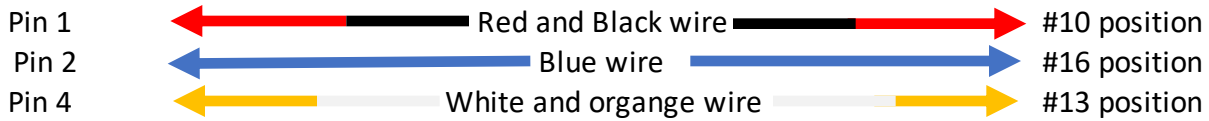

D2 Right Front O2 Sensor Wiring

C0645 Orange O2
sensor front right
connector

C0635
Connector to
ECU

C0203
Connector
near SAI filter
right side of
engine bay
#14 position

C0645

CONNECTOR DETAILS

Cav	Col	Cct
1	RB	ALL
2	U	ALL
3	NK	ALL
4	WO	ALL

Description: *Sensor-Heated oxygen (HO2S)-Front-RH*

Location: *Rear RH side of engine*

YPC113730

Colour: *ORANGE*

Gender: *Male*

CONNECTOR DETAILS

C0635

Description: *Engine control module (ECM)*

Location: *Behind RH side of fascia*

Colour: *BLACK*

Gender: *Female*

Cav	Col	Cct
1	WU	23
5	BG	18
7	WU	23
8	RB	23
9	RB	ALL
10	RB	ALL
11	RB	23
13	WO	ALL
14	G	23
15	O	ALL
16	U	ALL
17	Y	23
18	UP	ALL
19	WO	ALL
21	SG	18
23	UR	ALL
24	KO	18