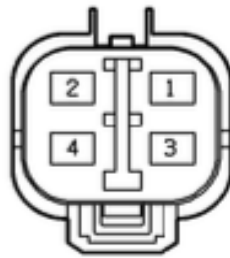

D2 Right Front O2 Sensor Wiring

C0645 Orange O2
sensor front right
connector

C0635
Connector to
ECU

C0203
Connector
near SAI filter
right side of
engine bay
#14 position

C0645

CONNECTOR DETAILS

Cav	Col	Cct
1	RB	ALL
2	U	ALL
3	NK	ALL
4	WO	ALL

Description: *Sensor-Heated oxygen (HO2S)-Front-RH*

Location: *Rear RH side of engine*

YPC113730

Colour: *ORANGE*

Gender: *Male*

CONNECTOR DETAILS

C0635

Description: *Engine control module (ECM)*

Location: *Behind RH side of fascia*

Colour: *BLACK*

Gender: *Female*

Cav	Col	Cct
1	WU	23
5	BG	18
7	WU	23
8	RB	23
9	RB	ALL
10	RB	ALL
11	RB	23
13	WO	ALL
14	G	23
15	O	ALL
16	U	ALL
17	Y	23
18	UP	ALL
19	WO	ALL
21	SG	18
23	UR	ALL
24	KO	18

CONNECTOR DETAILS

C0203

Description: *Engine harness to main harness*
Location: *Rear RH side of engine compartment*

Cav	Col	Cct
1	SY	34
2	RB	34
3	W	ALL
4	GN	ALL
5	GY	ALL
6	SP	ALL
7	WN	ALL
8	GU	ALL
9	NY	ALL
10	UP	ALL
11	RK	ALL
12	KO	18
13	BY	18
14	NK	ALL