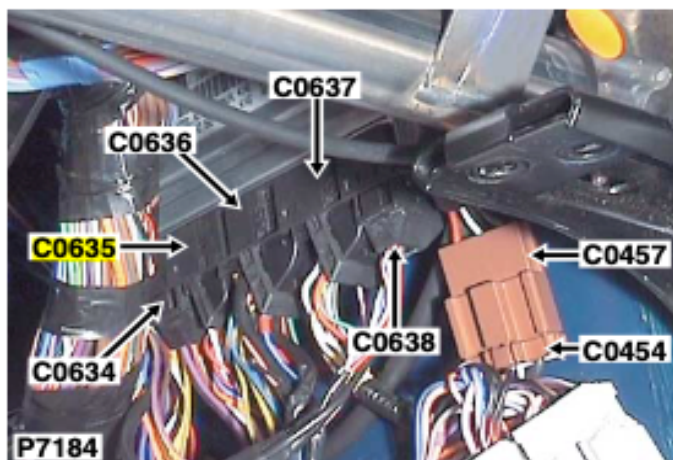

Description: *Sensor-Heated oxygen (HO2S)-Front-RH*

Location: *Rear RH side of engine*

YPC113730

Colour: *ORANGE*

Gender: *Male*

CONNECTOR DETAILS

C0635

Description: *Engine control module (ECM)*

CONNECTOR DETAILS

C0203

Description: *Engine harness to main harness*
Location: *Rear RH side of engine compartment*

Cav	Col	Cct
1	SY	34
2	RB	34
3	W	ALL
4	GN	ALL
5	GY	ALL
6	SP	ALL
7	WN	ALL
8	GU	ALL
9	NY	ALL
10	UP	ALL
11	RK	ALL
12	KO	18
13	BY	18
14	NK	ALL