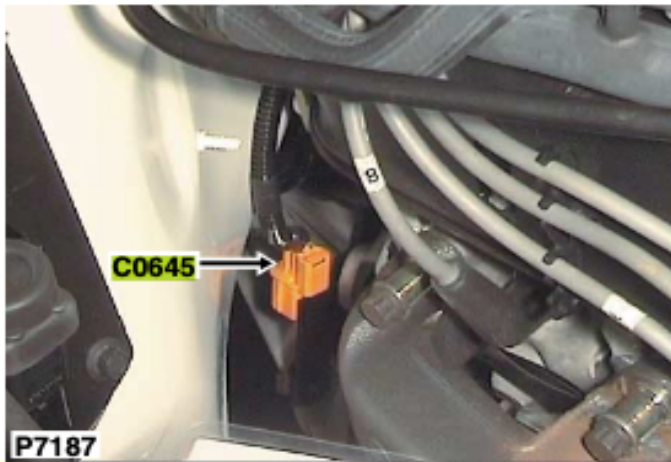

D2 Right Front O2 Sensor Wiring

C0645 Orange O2
sensor front right
connector

C0635
Connector to
ECU

C0203
Connector
near SAI filter
right side of
engine bay
#14 position

C0645

CONNECTOR DETAILS

Cav	Col	Cct
1	RB	ALL
2	U	ALL
3	NK	ALL
4	WO	ALL

Description: *Sensor-Heated oxygen (HO2S)-Front-RH*

Location: *Rear RH side of engine*

YPC113730

Colour: *ORANGE*

Gender: *Male*

CONNECTOR DETAILS

C0635

Description: *Engine control module (ECM)*