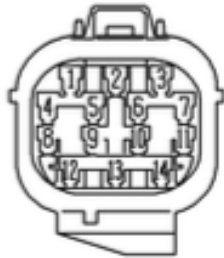

Description: *Sensor-Heated oxygen (HO2S)-Front-RH*

Location: *Rear RH side of engine*

YPC113730

Colour: *ORANGE*

Gender: *Male*

CONNECTOR DETAILS

C0635

Description: *Engine control module (ECM)*

Location: *Behind RH side of fascia*

Colour: *BLACK*

Gender: *Female*

Cav	Col	Cct
1	WU	23
5	BG	18
7	WU	23
8	RB	23
9	RB	ALL
10	RB	ALL
11	RB	23
13	WO	ALL
14	G	23
15	O	ALL
16	U	ALL
17	Y	23
18	UP	ALL
19	WO	ALL
21	SG	18
23	UR	ALL
24	KO	18

CONNECTOR DETAILS

C0203

Description: *Engine harness to main harness*
Location: *Rear RH side of engine compartment*

Cav	Col	Cct
1	SY	34
2	RB	34
3	W	ALL
4	GN	ALL
5	GY	ALL
6	SP	ALL
7	WN	ALL
8	GU	ALL
9	NY	ALL
10	UP	ALL
11	RK	ALL
12	KO	18
13	BY	18
14	NK	ALL