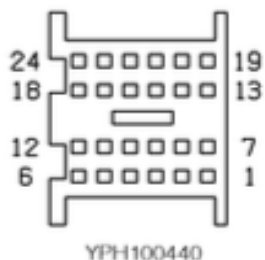

D2 Right Front O2 Sensor Wiring

C0645 Orange O2
sensor front right
connector

C0635
Connector to
ECU

C0203
Connector
near SAI filter
right side of
engine bay
#14 position

C0645

CONNECTOR DETAILS

Cav	Col	Cct
1	RB	ALL
2	U	ALL
3	NK	ALL
4	WO	ALL

Description: *Sensor-Heated oxygen (HO2S)-Front-RH*

Location: *Rear RH side of engine*

YPC113730

Colour: *ORANGE*

Gender: *Male*

CONNECTOR DETAILS

C0635

Description: *Engine control module (ECM)*

Location: *Behind RH side of fascia*

Colour: *BLACK*

Gender: *Female*

Cav	Col	Cct
1	WU	23
5	BG	18
7	WU	23
8	RB	23
9	RB	ALL
10	RB	ALL
11	RB	23
13	WO	ALL
14	G	23
15	O	ALL
16	U	ALL
17	Y	23
18	UP	ALL
19	WO	ALL
21	SG	18
23	UR	ALL
24	KO	18

CONNECTOR DETAILS

C0203

Description: *Engine harness to main harness*
Location: *Rear RH side of engine compartment*

Cav	Col	Cct
1	SY	34
2	RB	34
3	W	ALL
4	GN	ALL
5	GY	ALL
6	SP	ALL
7	WN	ALL
8	GU	ALL
9	NY	ALL
10	UP	ALL
11	RK	ALL
12	KO	18
13	BY	18
14	NK	ALL