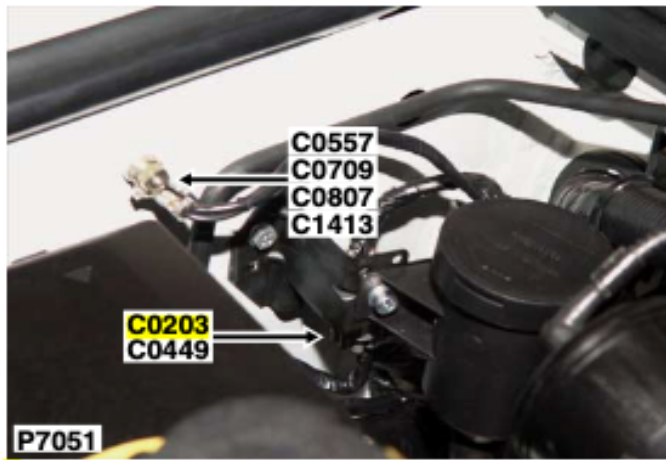

Description: *Sensor-Heated oxygen (HO2S)-Front-RH*

Location: *Rear RH side of engine*

YPC113730

Colour: *ORANGE*

Gender: *Male*

CONNECTOR DETAILS

C0635

Description: *Engine control module (ECM)*

CONNECTOR DETAILS

C0203

Description: *Engine harness to main harness*
Location: *Rear RH side of engine compartment*

Cav	Col	Cct
1	SY	34
2	RB	34
3	W	ALL
4	GN	ALL
5	GY	ALL
6	SP	ALL
7	WN	ALL
8	GU	ALL
9	NY	ALL
10	UP	ALL
11	RK	ALL
12	KO	18
13	BY	18
14	NK	ALL