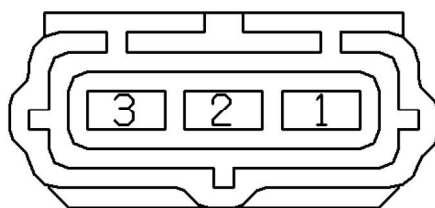

| Cav | Col | Cct |
|-----|-----|-----|
| 1 | NB | ALL |
| 3 | WG | ALL |

Description: *Switch-Inertia - LHD*
 Location: *Rear LH side of engine compartment*

YPC10068

Colour: *BLACK*
 Gender: *Female*