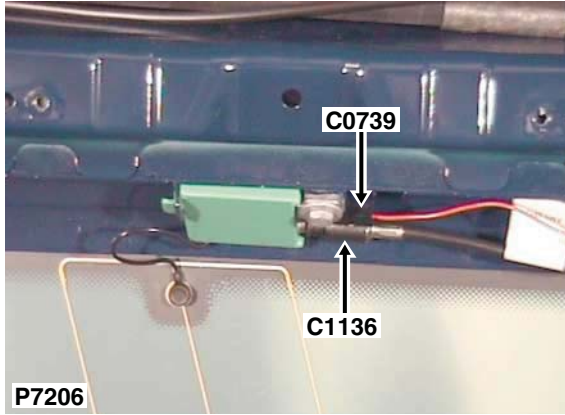

C0739

CONNECTOR DETAILS

Cav	Col	Cct
1	RU	24
1	LGO	ALL

Description: *Amplifier-Aerial*
Location: *Behind RH rear trim panel*

Colour: *BLACK*
Gender: *Female*