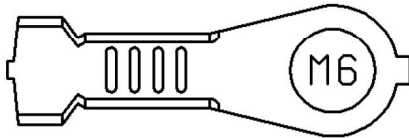

Cav	Col	Cct
1	B	13

Description: *Earth*

Location: *RH side of engine compartment*

YPG10013

Colour: *TIN-PLATE*

Gender: *Female*