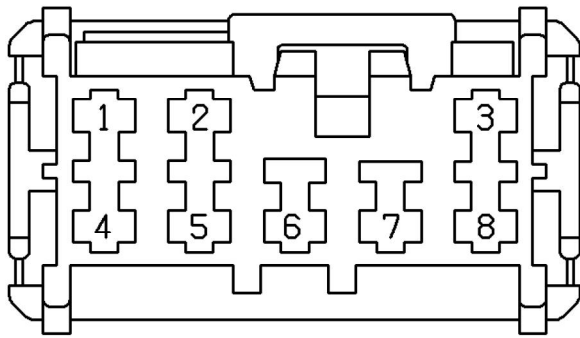

Cav	Col	Cct
1	NK	ALL
2	GW	ALL
3	BO	18
3	GU	ALL
4	UR	ALL
5	NK	ALL
7	BG	ALL
8	PY	ALL

Description: *Fuse box-Engine compartment*

Location: *Front RH side of engine compartment*

YPC10492

Colour: *LIGHT GREY*

Gender: *Female*