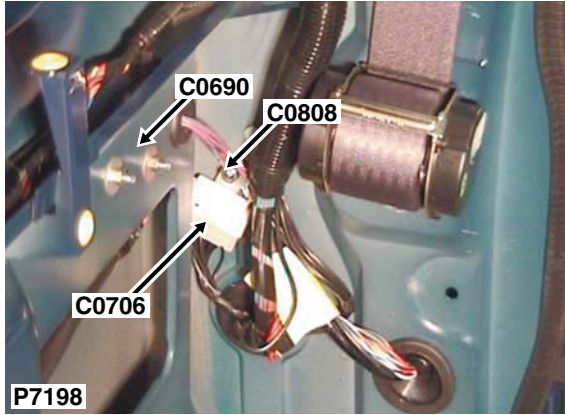

C0808

CONNECTOR DETAILS

Cav	Col	Cct
1	B	ALL

Description: *Earth*
Location: *Behind RH rear trim panel*

YPG10049

Colour: *TIN-PLATE*
Gender: *Female*