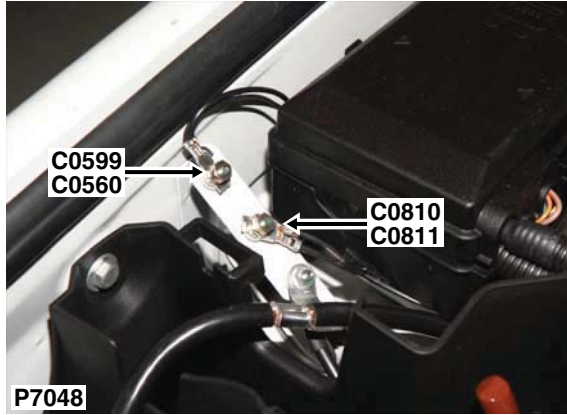

# C0811

## CONNECTOR DETAILS

Cav	Col	Cct
1	B	13

Description: *Earth*  
Location: *RH side of engine compartment*

YPG10013

Colour: *TIN-PLATE*  
Gender: *Female*