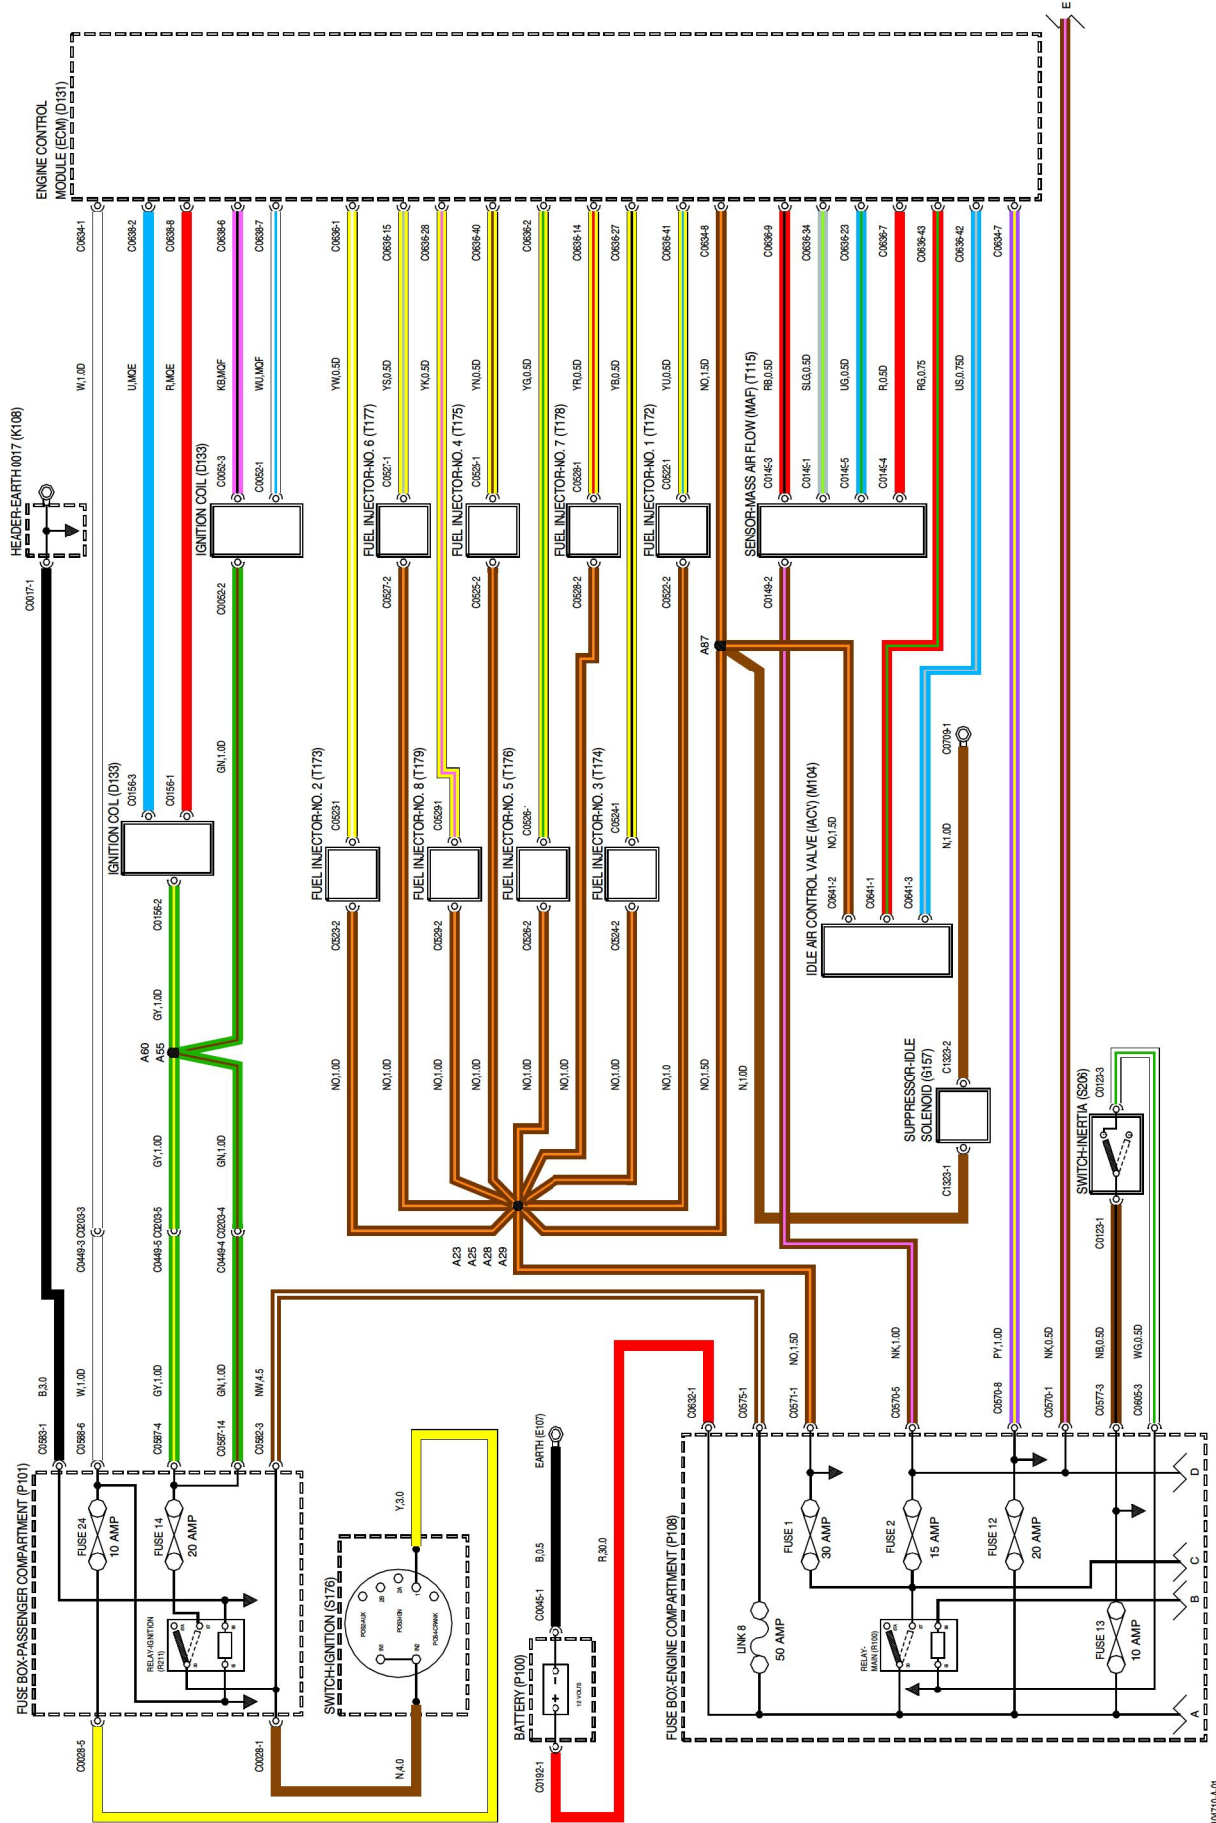

20 ENGINE MANAGEMENT SYSTEM

WVR10M70-A-R1