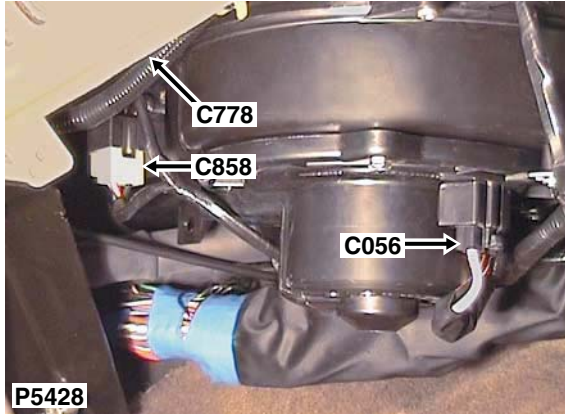

## CONNECTOR DETAILS

Cav	Col	Cct
1	BO	15
2	B	15
3	G	15
4	PG	15

Description: *Transistor-Power - LHD*  
Location: *Under RH side of fascia*

Colour: *BLACK*  
Gender: *Female*