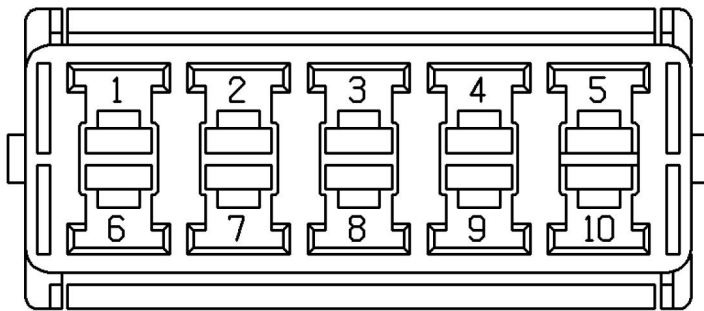

Cav	Col	Cct
1	B	17
2	B	ALL
3	B	17
4	B	ALL
5	B	ALL
6	B	ALL
7	B	ALL
8	B	34
9	B	ALL
10	B	24

Description: *Header -Earth*

Location: *Luggage compartment - LH side*

YPC10611

Colour: *LIGHT GREY*

Gender: *Female*