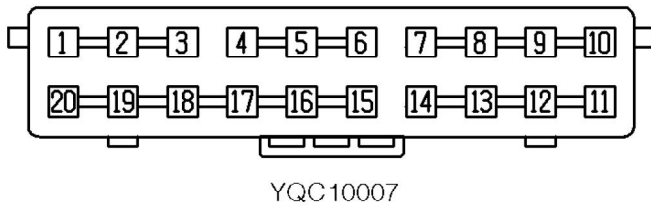

Description: *Header*

Location: *Beneath centre console*

Colour: *BLACK*

Gender: *Female*

Cav	Col	Cct
1	BU	ALL
2	BU	ALL
3	BU	ALL
4	UG	9
4	RU	24
5	UG	9
5	RU	24
6	UG	9
6	RU	24
7	KR	ALL
8	KR	ALL
9	KR	ALL
11	LGW	42
12	LGW	42
13	LGW	42
15	RN	42
16	RN	42
17	RN	ALL
18	RN	ALL
19	RN	ALL
20	RN	ALL