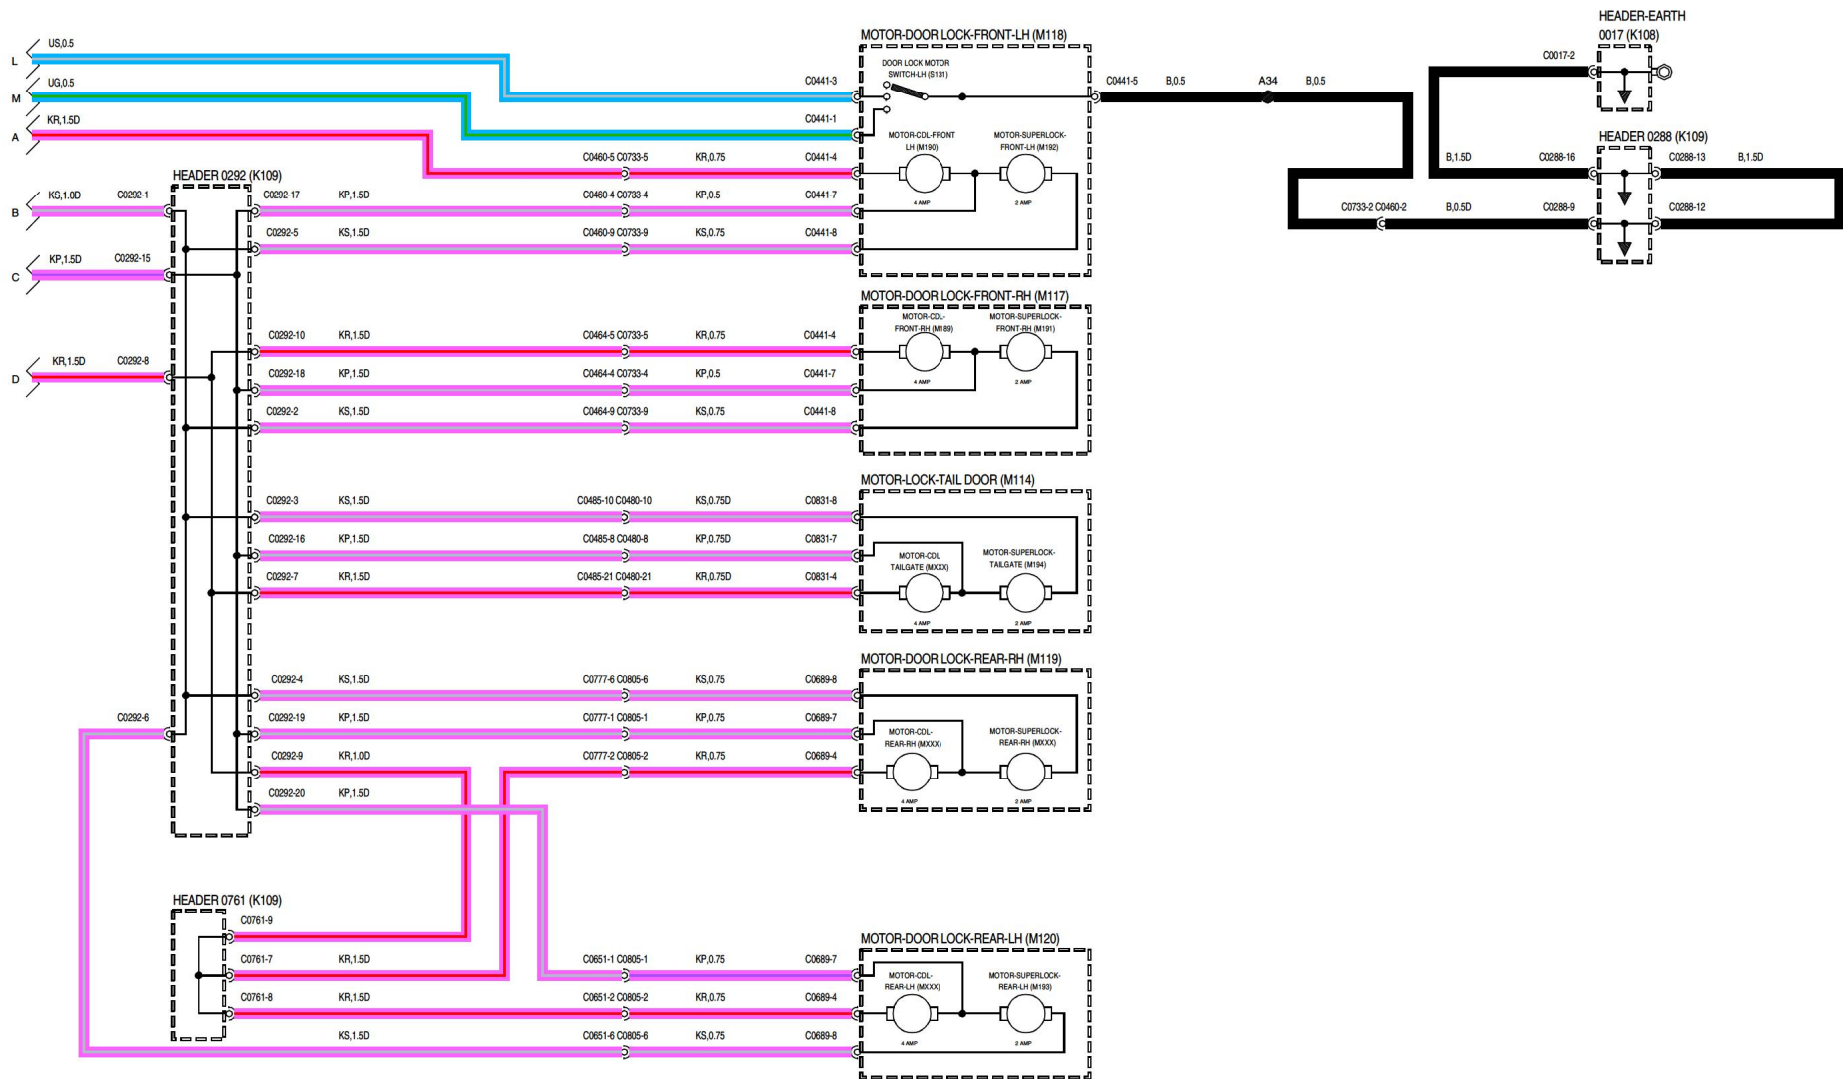

4 CENTRAL DOOR LOCKING

108180-A-01

4 CENTRAL DOOR LOCKING

WRI106180-A-03