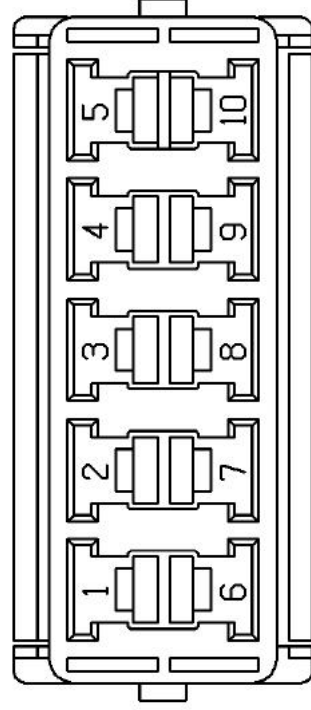

Description: Header -Earth

Location: Beneath centre console

Cav	Col	Cct
1	B	24
2	B	9
3	B	9
4	B	42
5	B	42
6	B	42
7	B	42
8	B	ALL
9	B	ALL
10	B	9

YPC10611

Colour: LIGHT GREY

Gender: Female