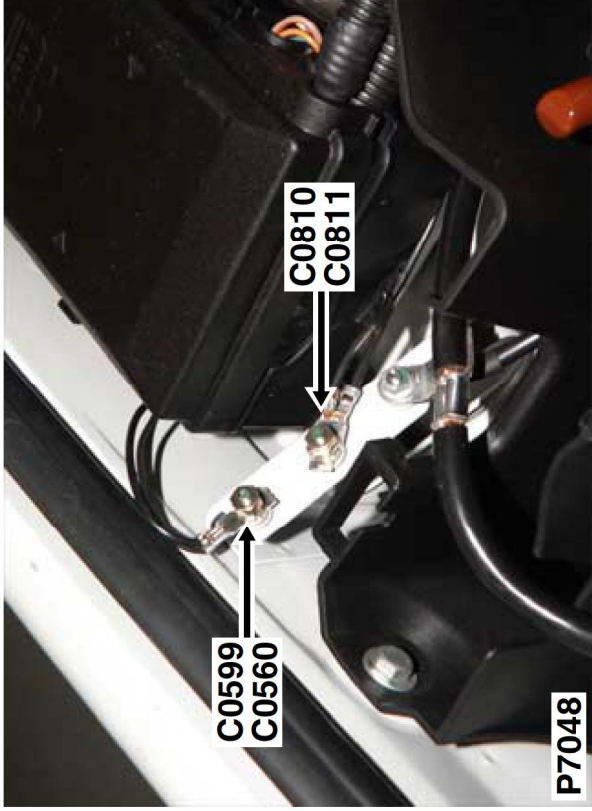

C0811

CONNECTOR DETAILS

Description: Earth

Location: RH side of engine compartment

Cav	Col	Cct
1	B	13

YPG10013

Colour: TIN-PLATE

Gender: Female