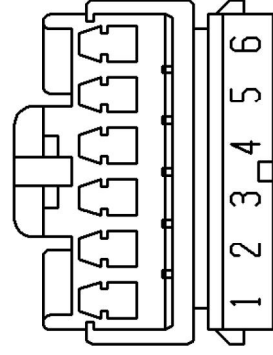

Description: *Rotary coupler*

Location: *Underside of steering column*

Cav	Col	Cct
1	SR	ALL
2	SB	ALL
3	UW	ALL
4	RW	ALL
5	PO	ALL

YPC10270

Colour: *WHITE*

Gender: *Female*