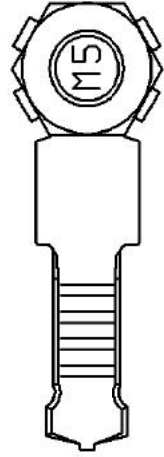

# C0361

# CONNECTOR DETAILS

Description: *Earth-In-Car Entertainment (ICE)*  
Location: *Behind passenger side of fascia*

Cav	Col	Cct
1	B	ALL

YPG100730

Colour: *BRASS*  
Gender: *Female*