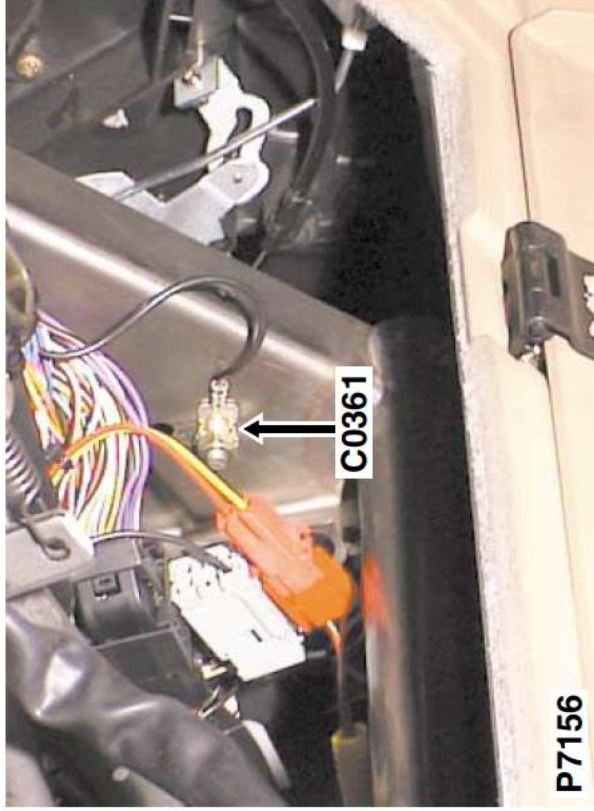

# CONNECTOR DETAILS

Description: *Earth-In-Car Entertainment (ICE)*  
Location: *Behind passenger side of fascia*

Cav	Col	Cct
1	B	ALL

YPG100730

Colour: *BRASS*  
Gender: *Female*