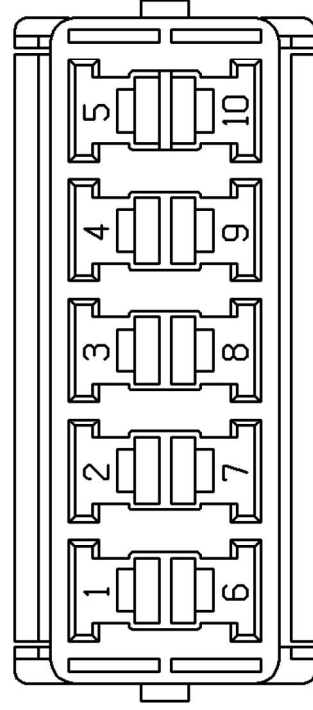

Description: Header -Earth

Location: Beneath centre console

Cav	Col	Cct
1	B	24
2	B	9
3	B	9
4	B	42
5	B	42
6	B	42
7	B	42
8	B	ALL
9	B	ALL
10	B	9

YPC10611

Colour: LIGHT GREY

Gender: Female