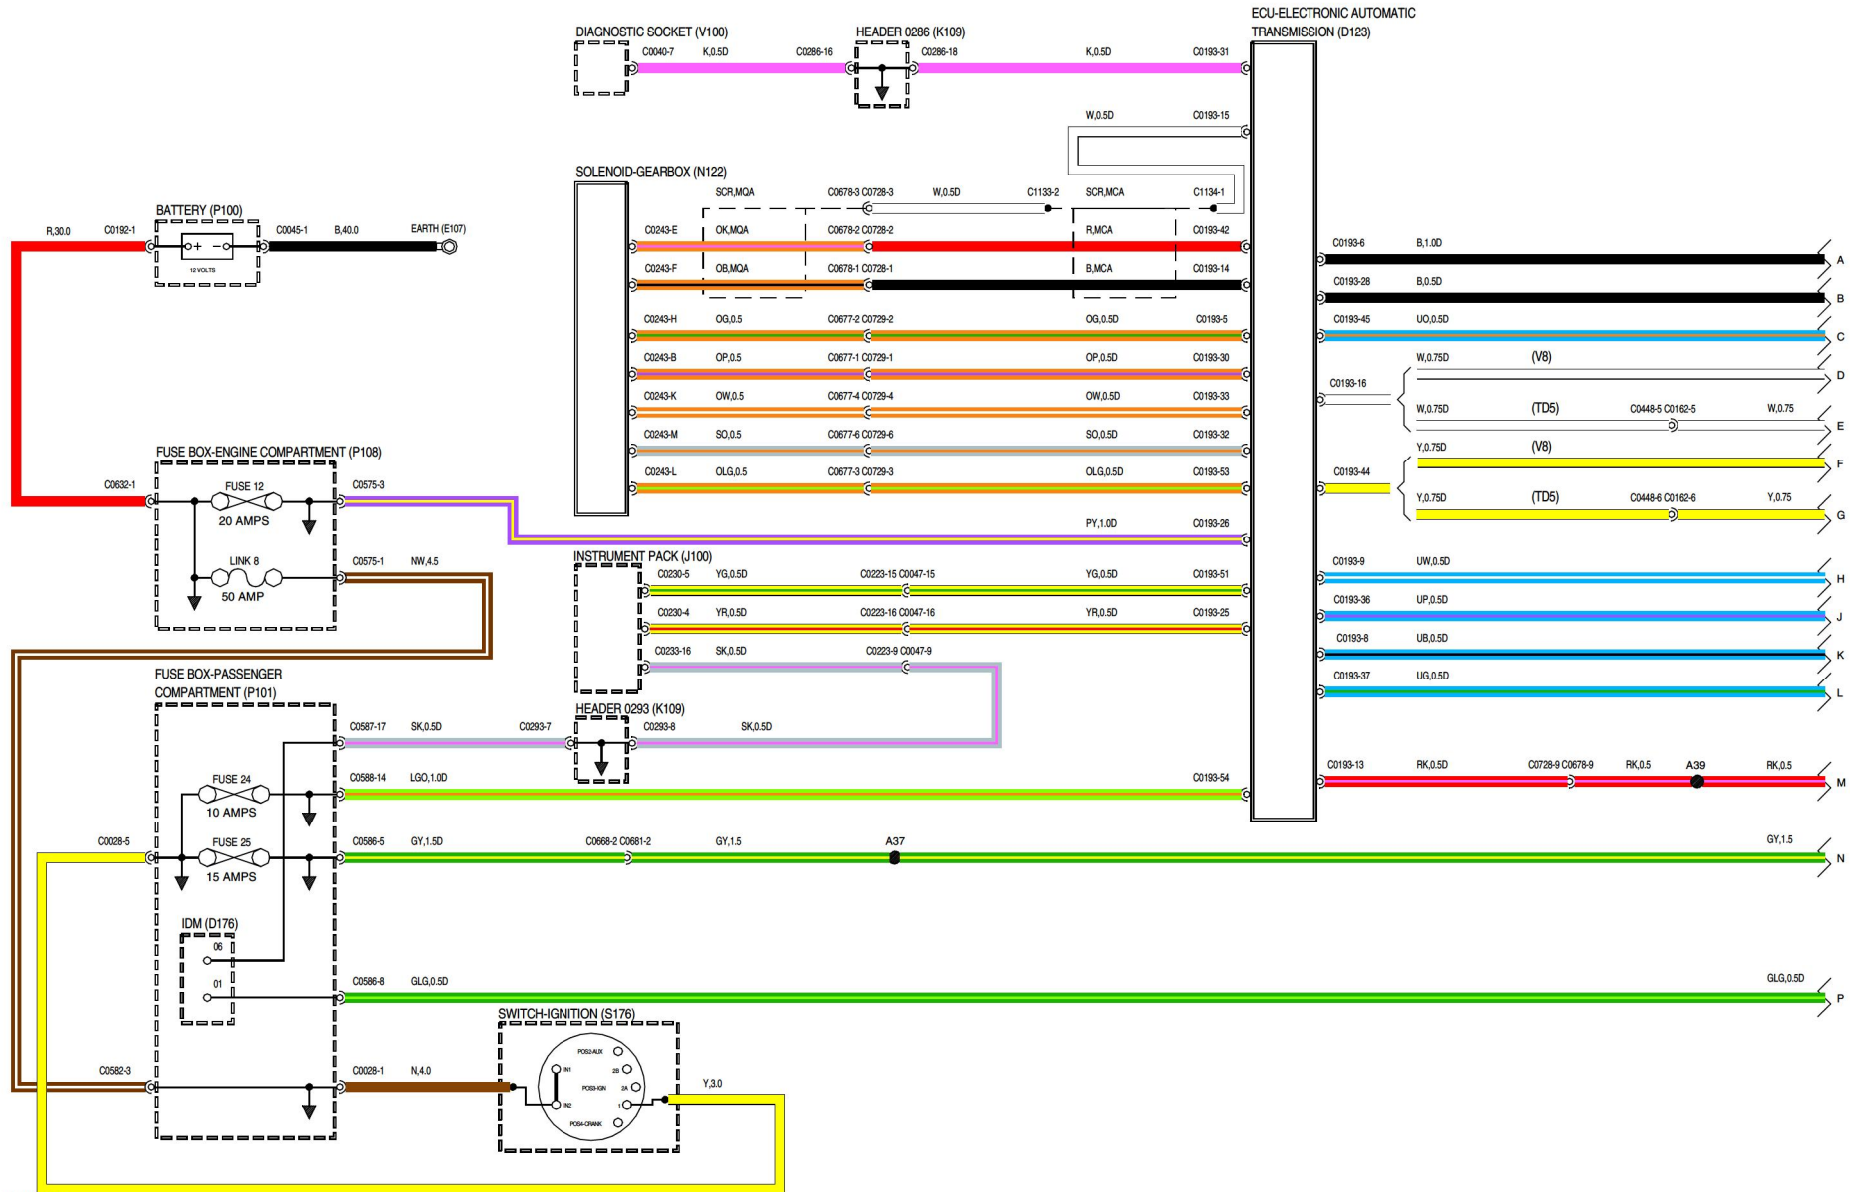

32 ELECTRONIC AUTOMATIC TRANSMISSION

WVR102230-4-01

32 ELECTRONIC AUTOMATIC TRANSMISSION