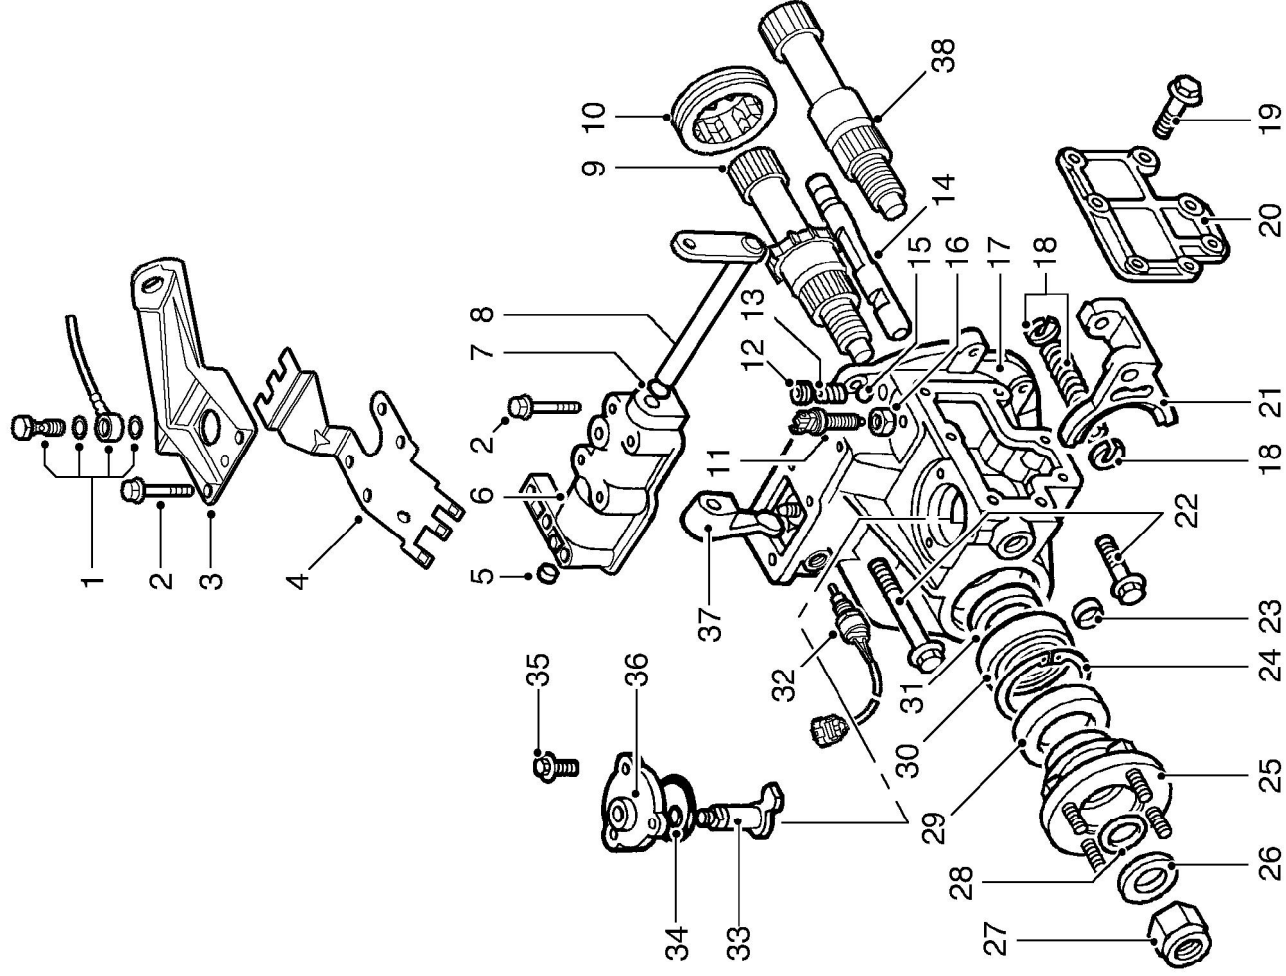

TRANSFER BOX - LT230SE

Front output housing components –
Vehicles up to 03 model year

M41 7807