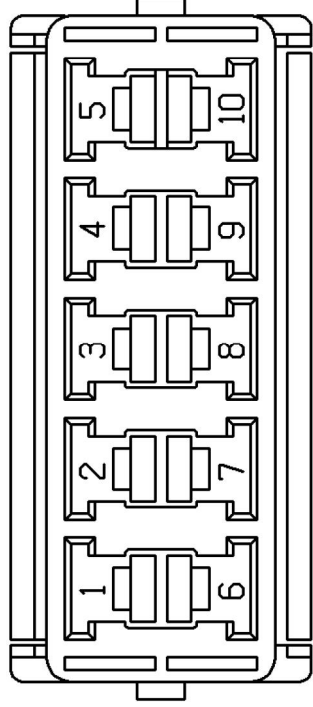

Description: *Header -Earth*

Location: *Behind centre console*

Cav	Col	Cct
1	B	ALL
2	B	ALL
3	B	ALL
4	B	ALL
5	B	37
6	B	ALL
7	B	ALL
8	B	ALL
9	B	ALL
10	B	ALL

YPC10611

Colour: *LIGHT GREY*

Gender: *Female*