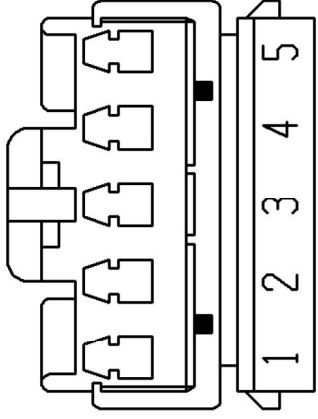

Description: *Switch-Washer-Rear screen*

Location: *Behind instrument pack surround RH side*

Cav	Col	Cct
1	GLG	ALL
2	B	ALL
4	LGS	ALL
5	RN	ALL

YPC10523

Colour: *BLACK*

Gender: *Female*