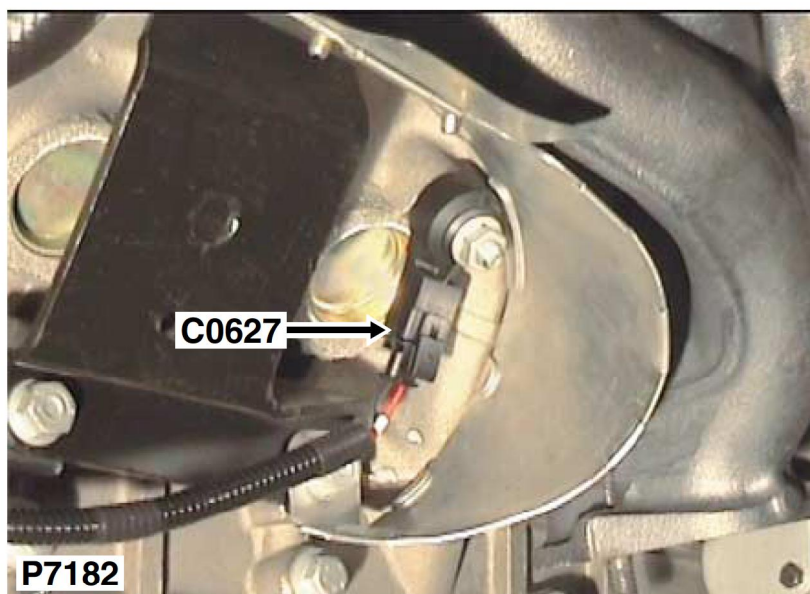

Cav	Col	Cct
1	KB	ALL
2	B	ALL

Description: *Sensor-Knock-RH bank*
Location: *Lower rear of engine - RH side*

YPC110130

Colour: *BLACK*
Gender: *Female*

Cav	Col	Cct
1	KW	ALL
2	B	ALL

Description: *Sensor-Knock-LH bank*
 Location: *Lower rear of engine - LH side*

YPC110130

Colour: *BLACK*
 Gender: *Female*