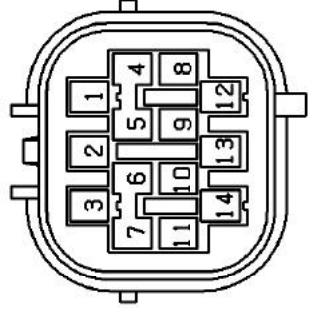

Description: *Chassis harness to main harness*
 Location: *Beneath engine compartment fusebox*

YPC10561

Colour: **ORANGE**
 Gender: *Male*

Cav	Col	Cct
1	BW	13
2	GR	10
3	SR	13
4	KY	10
5	WY	13
6	SU	13
7	BG	10
8	YB	10
9	SY	13
10	UO	13
11	UG	10
12	KW	10
13	P	10
14	OG	10