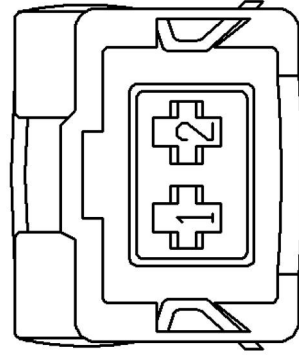

Description: *Switch-Oil pressure - V8*  
Location: *Lower front of engine - RH side*

Cav	Col	Cct
1	WN	ALL

YPC107830

Colour: *NATURAL*  
Gender: *Female*