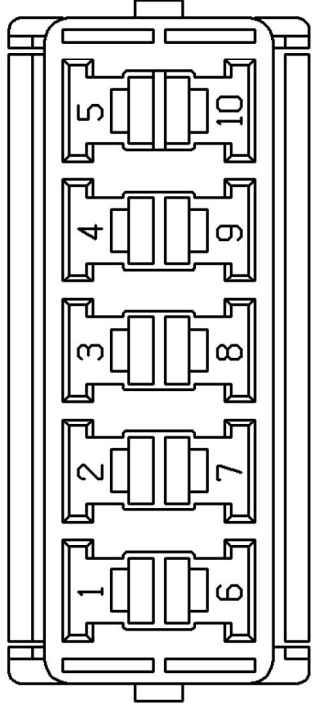

Description: Header -Earth

Location: RH 'A' post

Cav	Col	Cct
1	B	ALL
2	B	2
3	B	13
4	B	ALL
5	B	ALL
6	B	ALL
7	B	ALL
8	B	ALL
9	B	ALL
10	B	ALL

YPC10611

Colour: LIGHT GREY

Gender: Female