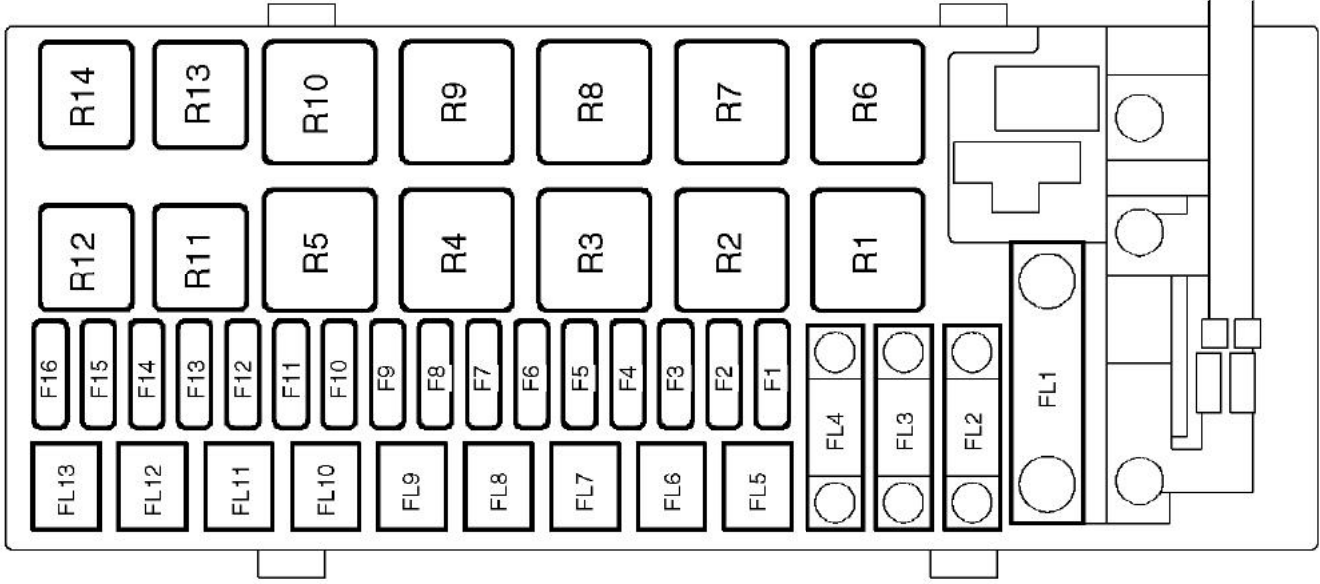

FUSE DETAILS

ENGINE COMPARTMENT FUSE BOX

M86 4472

Relays (R)

1. Fuel pump
2. Starter
3. Headlamp powerwash
4. Cooling fan
5. Self Levelling/ABS (SLABS)
6. Glowplugs - Diesel only
7. Auxiliary circuits
8. Heated Front Screen (HFS)
9. Main relay
10. Anti-lock Braking System (ABS)
11. Compressor clutch (A/C only)
12. Front fog lamps
13. Horns
14. Active Cornering Enhancement (ACE)

Link	Rating	Vehicle	Function
FL1	150 A	ALL	Fusable links 4, 5, 6 and 7, fuses 3, 4, 5, and 6 of the engine compartment fuse box, and the HFS relay.
FL2	100 A	Td5	Glow plug relay.
FL3	50 A	ALL	Fuses 1, 2, 20 and 21 of the passenger compartment fuse box.
FL4	100 A	ALL	Fuses 6 and 7 of the passenger compartment fuse box.
FL5	50 A	ALL	RH seat relay, LH seat relay, and fuse 34 of the passenger compartment fuse box.
FL6	50 A	ALL	Fuses 8, 12 and 13 of the passenger compartment fuse box.
FL7	30 A	ALL	Auxiliary relay and fuse 17 of the passenger compartment fuse box.
FL8	50 A	ALL	Ignition switch and the ignition relay.
FL9	30 A	ALL	SLABS relay.
FL10	40 A	ALL	Lighting switch, fuses 4 and 5 of the passenger compartment fuse box.
FL11	30 A	ALL	ABS return pump relay.
FL12	30 A	ALL	Starter relay.
FL13	30 A	ALL	Lighting switch.